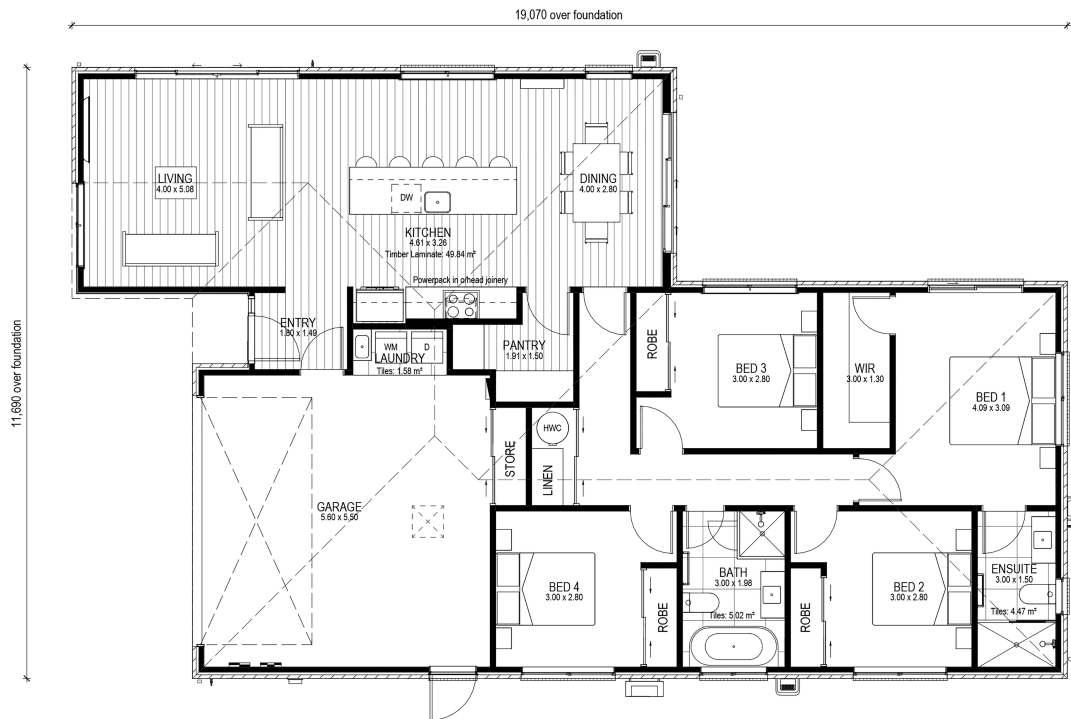

\$839,000

mikegreerhomes

Kaiapoi

Lot 476 Beach Grove - 10 Croucher Street

Artist Impression Only

for sale

dwelling size | section size
174 m² | 368 m²

homes
for
sale

dwelling size	section size	4	2	2	1	2
174 m ²	368 m ²					

After Sales Care

At Mike Greer Homes we are committed to making the build journey as stress-free as possible. Our After Sales Care programme addresses any maintenance issues and ensures that any remedial work is undertaken once it is logged and approved.