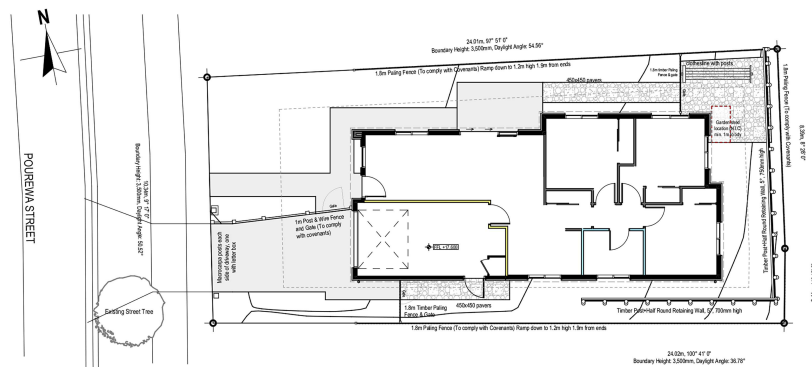

\$649,000

mikegreerhomes

Te Kauwhata

Lot 100, 22 Pourewa St, Lakeside, Waikato District

for sale

dwelling size | section size
98 m² | 263 m²

homes
for
sale

Set on a landscaped section with an internal access single garage, this home features three double bedrooms, a family bathroom and an open plan dining and living area that opens out onto an outdoor entertaining area. This home is well appointed throughout, offering great value and an easy lifestyle.

bringing you **more**

mikegreerhomes.co.nz

Lakeside Lot 100, 22 Pourewa St, Lakeside, Waikato District

dwelling size 98 m² | section size 263 m² | 3 | 1 | 1 | 1 | 1

After Sales Care

At Mike Greer Homes we are committed to making the build journey as stress-free as possible. Our After Sales Care programme addresses any maintenance issues and ensures that any remedial work is undertaken once it is logged and approved.