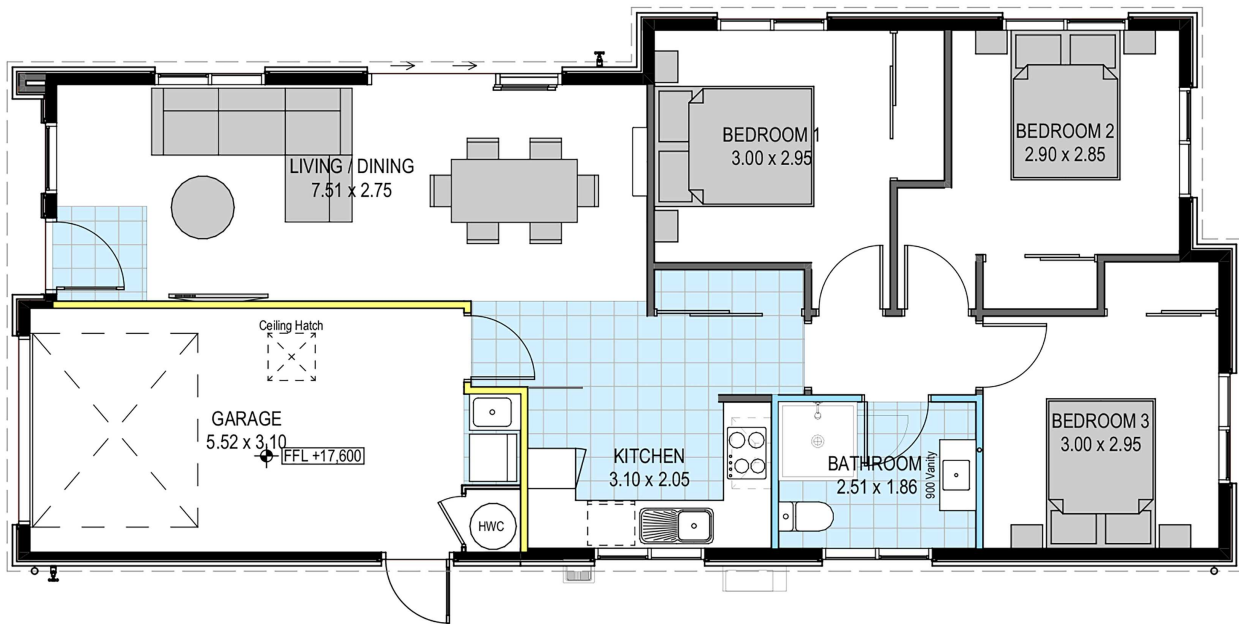

\$649,000

mikegreerhomes

Te Kauwhata

Lot 100, 22 Pourewa St, Lakeside, Waikato District

for sale

dwelling size | section size
98 m² | 263 m²

homes
for
sale

Set on a landscaped section with an internal access single garage, this home features three double bedrooms, a family bathroom and an open plan dining and living area that opens out onto an outdoor entertaining area. This home is well appointed throughout, offering great value and an easy lifestyle.

bringing you **more**

mikegreerhomes.co.nz

Lakeside Lot 100, 22 Pourewa St, Lakeside, Waikato District

dwelling size 98 m² | section size 263 m² | 3 | 1 | 1 | 1 | 1

After Sales Care

At Mike Greer Homes we are committed to making the build journey as stress-free as possible. Our After Sales Care programme addresses any maintenance issues and ensures that any remedial work is undertaken once it is logged and approved.