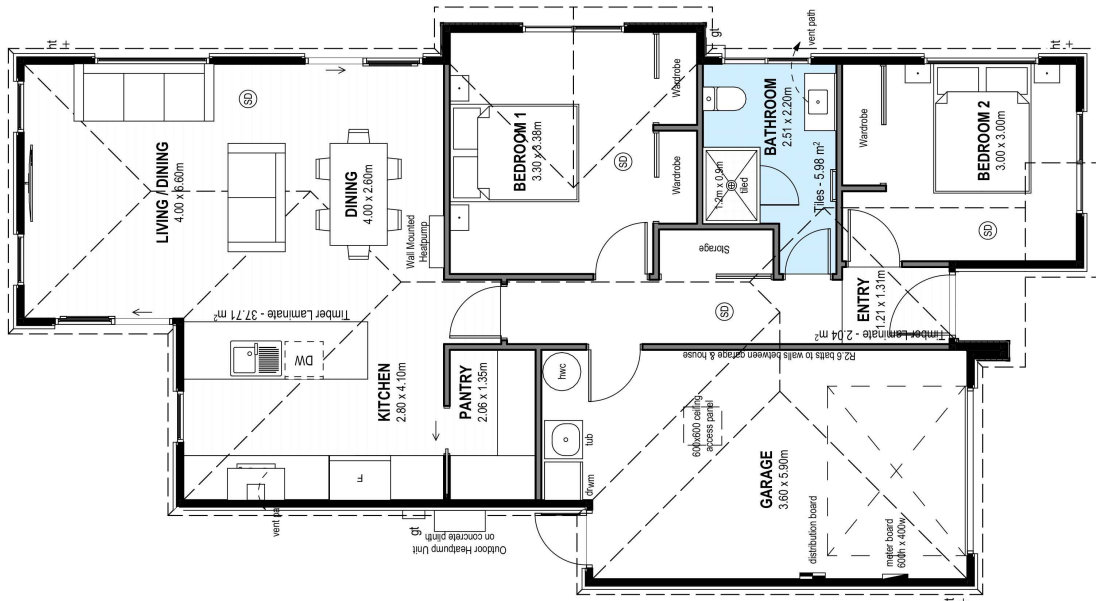

Beach Grove Lot 430 Beach Grove, 75 Waitohi Road

dwelling size | section size

117 m² | 288 m²

2 1 1 1 1