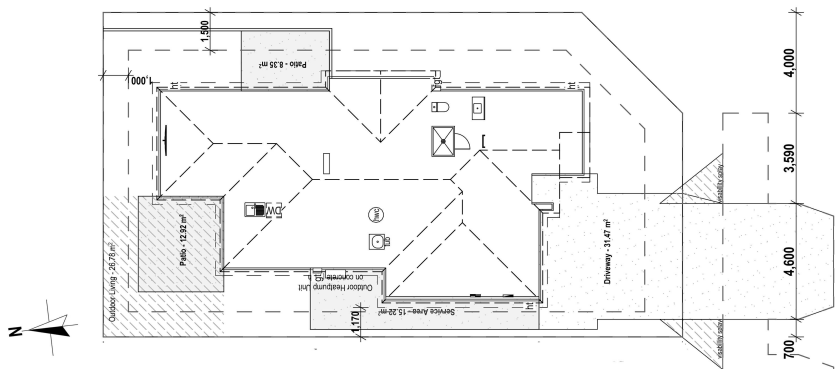

After Sales Care

At Mike Greer Homes we are committed to making the build journey as stress-free as possible. Our After Sales Care programme addresses any maintenance issues and ensures that any remedial work is undertaken once it is logged and approved.