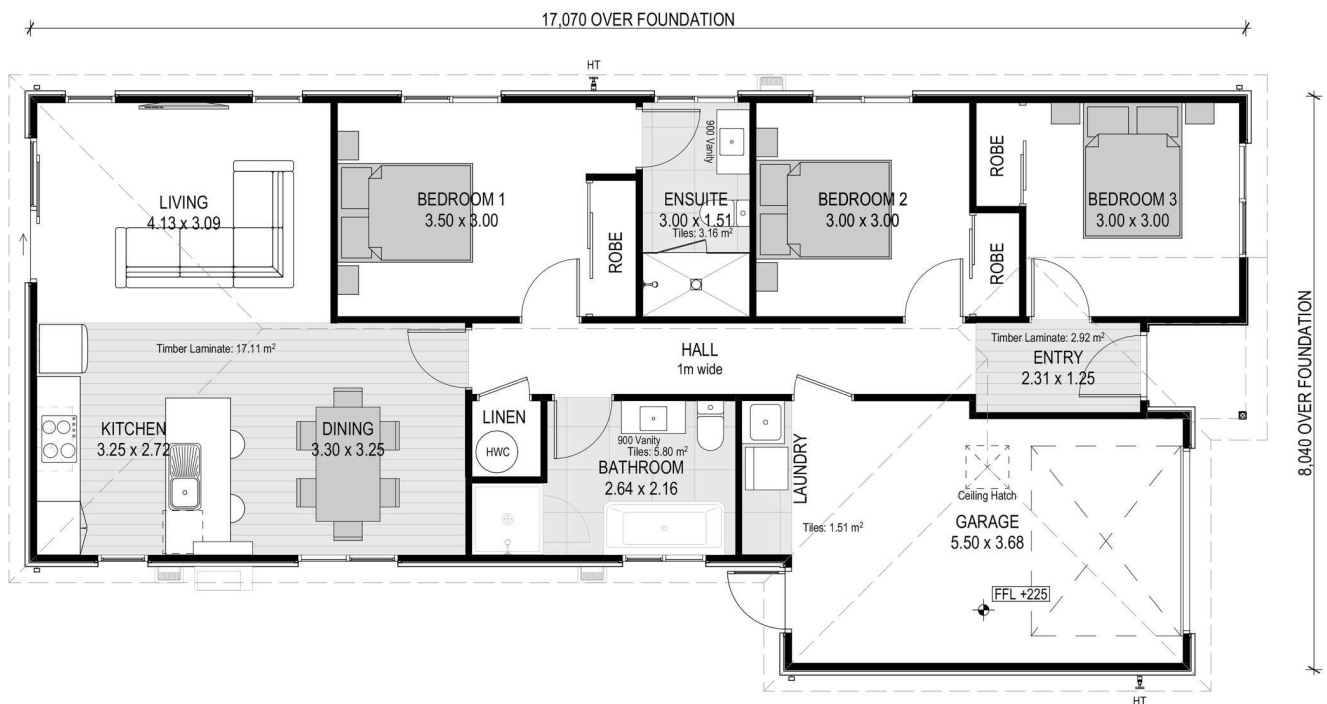

\$665,000

mikegreerhomes

Rolleston

Lot 9 Wood Grove Stage 1a, Rolleston

for sale

dwelling size | section size
116 m² | 286 m²

homes
for
sale

This home has a thoughtful floor plan that combines three double bedrooms, a family bathroom and an ensuite, with an open plan living area. The kitchen flows nicely with the North-facing dining and living areas to create an overall space that opens out onto the outdoor entertaining area. Finished with quality fixtures and fittings throughout and a fully landscaped section, this home offers great value and an easy lifestyle.

dwelling size | section size

116 m² | 286 m²

3 2 2 1 1

After Sales Care

At Mike Greer Homes we are committed to making the build journey as stress-free as possible. Our After Sales Care programme addresses any maintenance issues and ensures that any remedial work is undertaken once it is logged and approved.