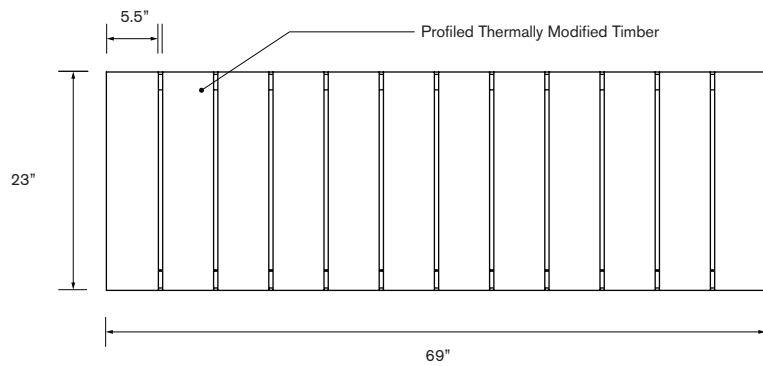

Join Seating

JS-FB-6875

68.75 Front to Back Wood Placement

Materials

Made with Powder Coated Marine Grade Aluminum (0.125")

Standard Powder Coat

- ☐ Matte Black
- ☐ Pewter
- ☐ Gloss White
- ☐ Metallic Silver
- ☐ Smokey Beige
- ☐ Suede Bronze

Custom Powder Coat

RAL _____

Additional Details

- ☐ No Drainage
- ☐ Modular
- ☐ Kick
- ☐ Insulation
- ☐ Castors
- ☐ Lighting
- ☐ Custom Size

Notes

_____
_____

Quantity

_____

Green Theory™

greentheory.com

Date: 02 09 2024
Specification Sheet Version 1.4A
Units measured in imperial inches