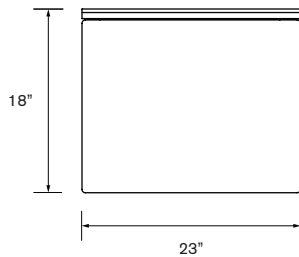

Join Seating

JS-FB-6875

68.75 Front to Back Wood Placement

Materials

Made with Powder Coated Marine Grade Aluminum (0.125")

Standard Powder Coat

- ☐ Matte Black
- ☐ Pewter
- ☐ Gloss White
- ☐ Metallic Silver
- ☐ Smokey Beige
- ☐ Suede Bronze

Custom Powder Coat

RAL _____

Additional Details

- ☐ No Drainage
- ☐ Modular
- ☐ Kick
- ☐ Insulation
- ☐ Castors
- ☐ Lighting
- ☐ Custom Size

Notes

_____
_____

Quantity

_____

Green Theory™

greentheory.com

Date: 02 09 2024
Specification Sheet Version 1.4A
Units measured in imperial inches