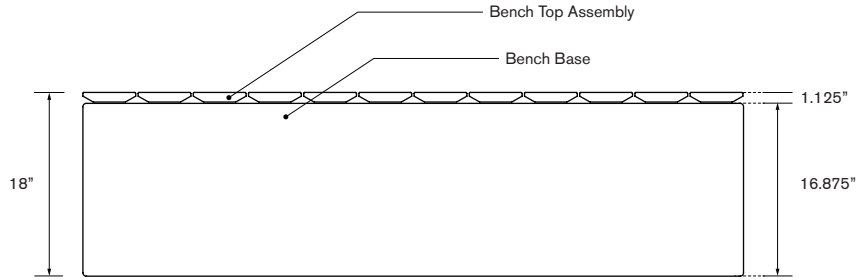

Join Seating

JS-FB-6875

68.75 Front to Back Wood Placement

Materials

Made with Powder Coated Marine Grade Aluminum (0.125")

Standard Powder Coat

- ☐ Matte Black
- ☐ Pewter
- ☐ Gloss White
- ☐ Metallic Silver
- ☐ Smokey Beige
- ☐ Suede Bronze

Custom Powder Coat

RAL _____

Additional Details

- ☐ No Drainage
- ☐ Modular
- ☐ Kick
- ☐ Insulation
- ☐ Castors
- ☐ Lighting
- ☐ Custom Size

Notes

_____
_____

Quantity

_____

Green Theory™

greentheory.com

Date: 02 09 2024
Specification Sheet Version 1.4A
Units measured in imperial inches