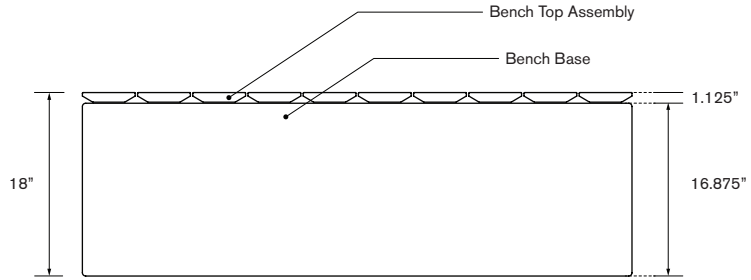

Join Seating

JS-FB-5725

57.25 Front to Back Wood Placement

Materials

Made with Powder Coated Marine Grade Aluminum (0.125")

Standard Powder Coat

- ☐ Matte Black
- ☐ Pewter
- ☐ Gloss White
- ☐ Metallic Silver
- ☐ Smokey Beige
- ☐ Suede Bronze

Custom Powder Coat

RAL _____

Additional Details

- ☐ No Drainage
- ☐ Modular
- ☐ Kick
- ☐ Insulation
- ☐ Castors
- ☐ Lighting
- ☐ Custom Size

Notes

_____
_____

Quantity

_____

Green Theory™

greentheory.com

Date: 02 09 2024
Specification Sheet Version 1.4A
Units measured in imperial inches