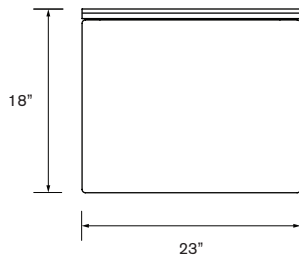

Join Seating

JS-FB-5725

57.25 Front to Back Wood Placement

Materials

Made with Powder Coated Marine Grade Aluminum (0.125")

Standard Powder Coat

- ☐ Matte Black
- ☐ Pewter
- ☐ Gloss White
- ☐ Metallic Silver
- ☐ Smokey Beige
- ☐ Suede Bronze

Custom Powder Coat

RAL _____

Additional Details

- ☐ No Drainage
- ☐ Modular
- ☐ Kick
- ☐ Insulation
- ☐ Castors
- ☐ Lighting
- ☐ Custom Size

Notes

_____
_____

Quantity

_____

Green Theory™

greentheory.com

Date: 02 09 2024
Specification Sheet Version 1.4A
Units measured in imperial inches