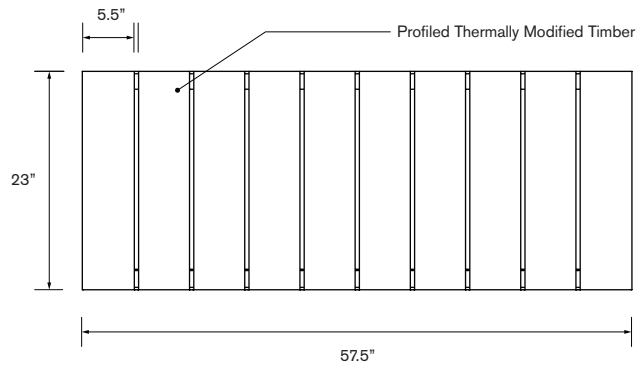

Join Seating

JS-FB-5725

57.25 Front to Back Wood Placement

Materials

Made with Powder Coated Marine Grade Aluminum (0.125")

Standard Powder Coat

- ☐ Matte Black
- ☐ Pewter
- ☐ Gloss White
- ☐ Metallic Silver
- ☐ Smokey Beige
- ☐ Suede Bronze

Custom Powder Coat

RAL _____

Additional Details

- ☐ No Drainage
- ☐ Modular
- ☐ Kick
- ☐ Insulation
- ☐ Castors
- ☐ Lighting
- ☐ Custom Size

Notes

_____
_____

Quantity

_____

Green Theory™

greentheory.com

Date: 02 09 2024
Specification Sheet Version 1.4A
Units measured in imperial inches