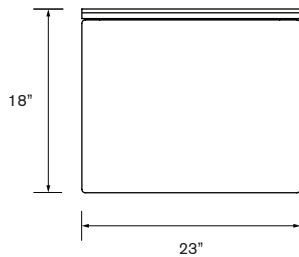

Join Seating

JS-FB-4575

45.75 Front to Back Wood Placement

Materials

Made with Powder Coated Marine Grade Aluminum (0.125")

Standard Powder Coat

- ☐ Matte Black
- ☐ Pewter
- ☐ Gloss White
- ☐ Metallic Silver
- ☐ Smokey Beige
- ☐ Suede Bronze

Custom Powder Coat

RAL _____

Additional Details

- ☐ No Drainage
- ☐ Modular
- ☐ Kick
- ☐ Insulation
- ☐ Castors
- ☐ Lighting
- ☐ Custom Size

Notes

_____
_____

Quantity

_____

Green Theory™

greentheory.com

Date: 02 09 2024
Specification Sheet Version 1.4A
Units measured in imperial inches