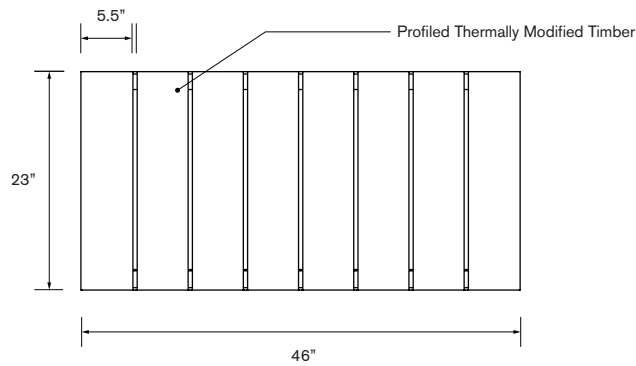

Join Seating

JS-FB-4575

45.75 Front to Back Wood Placement

Materials

Made with Powder Coated Marine Grade Aluminum (0.125")

Standard Powder Coat

- ☐ Matte Black
- ☐ Pewter
- ☐ Gloss White
- ☐ Metallic Silver
- ☐ Smokey Beige
- ☐ Suede Bronze

Custom Powder Coat

RAL _____

Additional Details

- ☐ No Drainage
- ☐ Modular
- ☐ Kick
- ☐ Insulation
- ☐ Castors
- ☐ Lighting
- ☐ Custom Size

Notes

_____
_____

Quantity

_____

Green Theory™

greentheory.com

Date: 02 09 2024
Specification Sheet Version 1.4A
Units measured in imperial inches