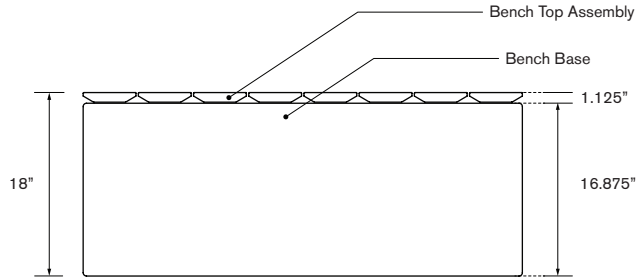

Join Seating

JS-FB-4575

45.75 Front to Back Wood Placement

Materials

Made with Powder Coated Marine Grade Aluminum (0.125")

Standard Powder Coat

- ☐ Matte Black
- ☐ Pewter
- ☐ Gloss White
- ☐ Metallic Silver
- ☐ Smokey Beige
- ☐ Suede Bronze

Custom Powder Coat

RAL _____

Additional Details

- ☐ No Drainage
- ☐ Modular
- ☐ Kick
- ☐ Insulation
- ☐ Castors
- ☐ Lighting
- ☐ Custom Size

Notes

_____
_____

Quantity

_____

Green Theory™

greentheory.com

Date: 02 09 2024
Specification Sheet Version 1.4A
Units measured in imperial inches