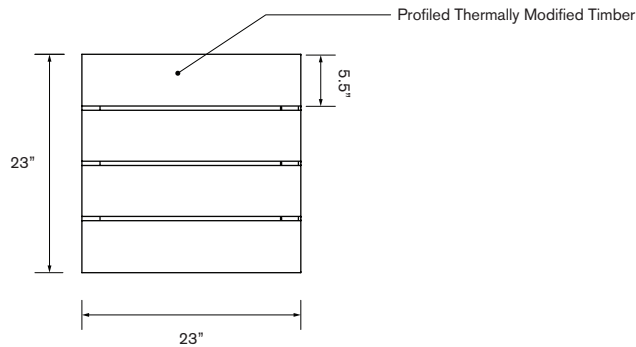

Join Seating

JS-FB-2275

22.75 Front to Back Wood Placement

Materials

Made with Powder Coated Marine Grade Aluminum (0.125")

Standard Powder Coat

- ☐ Matte Black
- ☐ Pewter
- ☐ Gloss White
- ☐ Metallic Silver
- ☐ Smokey Beige
- ☐ Suede Bronze

Custom Powder Coat

RAL _____

Additional Details

- ☐ No Drainage
- ☐ Modular
- ☐ Kick
- ☐ Insulation
- ☐ Castors
- ☐ Lighting
- ☐ Custom Size

Notes

_____
_____

Quantity

_____

Green Theory™

greentheory.com

Date: 02 09 2024
Specification Sheet Version 1.4A
Units measured in imperial inches