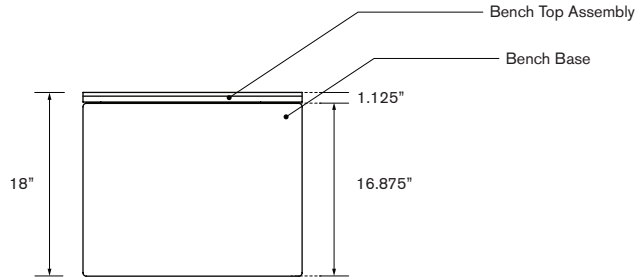

Join Seating

JS-FB-2275

22.75 Front to Back Wood Placement

Materials

Made with Powder Coated Marine Grade Aluminum (0.125")

Standard Powder Coat

- ☐ Matte Black
- ☐ Pewter
- ☐ Gloss White
- ☐ Metallic Silver
- ☐ Smokey Beige
- ☐ Suede Bronze

Custom Powder Coat

RAL _____

Additional Details

- ☐ No Drainage
- ☐ Modular
- ☐ Kick
- ☐ Insulation
- ☐ Castors
- ☐ Lighting
- ☐ Custom Size

Notes

_____
_____

Quantity

_____

Green Theory™

greentheory.com

Date: 02 09 2024
Specification Sheet Version 1.4A
Units measured in imperial inches