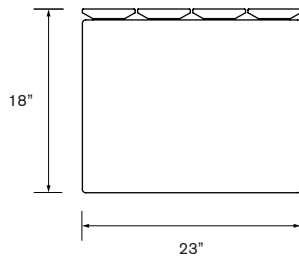

Join Seating

JS-FB-2275

22.75 Front to Back Wood Placement

Materials

Made with Powder Coated Marine Grade Aluminum (0.125")

Standard Powder Coat

- ☐ Matte Black
- ☐ Pewter
- ☐ Gloss White
- ☐ Metallic Silver
- ☐ Smokey Beige
- ☐ Suede Bronze

Custom Powder Coat

RAL _____

Additional Details

- ☐ No Drainage
- ☐ Modular
- ☐ Kick
- ☐ Insulation
- ☐ Castors
- ☐ Lighting
- ☐ Custom Size

Notes

_____
_____

Quantity

_____

Green Theory™

greentheory.com

Date: 02 09 2024
Specification Sheet Version 1.4A
Units measured in imperial inches