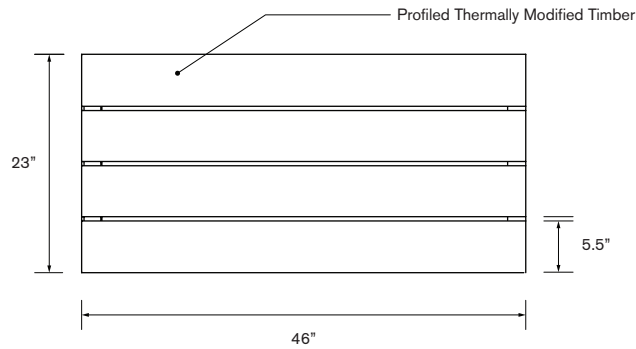

Join Seating

JS-EE-4575

45.75 End to End Wood Placement

Materials

Made with Powder Coated Marine Grade Aluminum (0.125")

Standard Powder Coat

- ☐ Matte Black
- ☐ Pewter
- ☐ Gloss White
- ☐ Metallic Silver
- ☐ Smokey Beige
- ☐ Suede Bronze

Custom Powder Coat

RAL _____

Additional Details

- ☐ No Drainage
- ☐ Modular
- ☐ Kick
- ☐ Insulation
- ☐ Castors
- ☐ Lighting
- ☐ Custom Size

Notes

_____
_____

Quantity

_____

Green Theory™

greentheory.com

Date: 02 09 2024
Specification Sheet Version 1.4A
Units measured in imperial inches