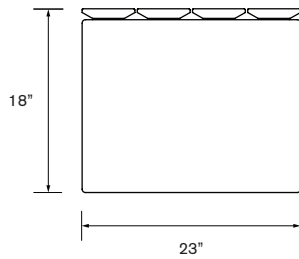

Join Seating

JS-EE-4575

45.75 End to End Wood Placement

Materials

Made with Powder Coated Marine Grade Aluminum (0.125")

Standard Powder Coat

- ☐ Matte Black
- ☐ Pewter
- ☐ Gloss White
- ☐ Metallic Silver
- ☐ Smokey Beige
- ☐ Suede Bronze

Custom Powder Coat

RAL _____

Additional Details

- ☐ No Drainage
- ☐ Modular
- ☐ Kick
- ☐ Insulation
- ☐ Castors
- ☐ Lighting
- ☐ Custom Size

Notes

_____
_____

Quantity

_____

Green Theory™

greentheory.com

Date: 02 09 2024
Specification Sheet Version 1.4A
Units measured in imperial inches