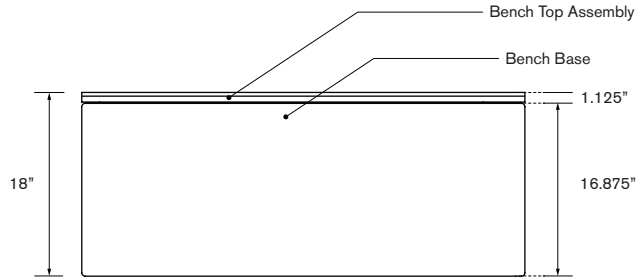

Join Seating

JS-EE-4575

45.75 End to End Wood Placement

Materials

Made with Powder Coated Marine Grade Aluminum (0.125")

Standard Powder Coat

- ☐ Matte Black
- ☐ Pewter
- ☐ Gloss White
- ☐ Metallic Silver
- ☐ Smokey Beige
- ☐ Suede Bronze

Custom Powder Coat

RAL _____

Additional Details

- ☐ No Drainage
- ☐ Modular
- ☐ Kick
- ☐ Insulation
- ☐ Castors
- ☐ Lighting
- ☐ Custom Size

Notes

_____
_____

Quantity

_____

Green Theory™

greentheory.com

Date: 02 09 2024
Specification Sheet Version 1.4A
Units measured in imperial inches