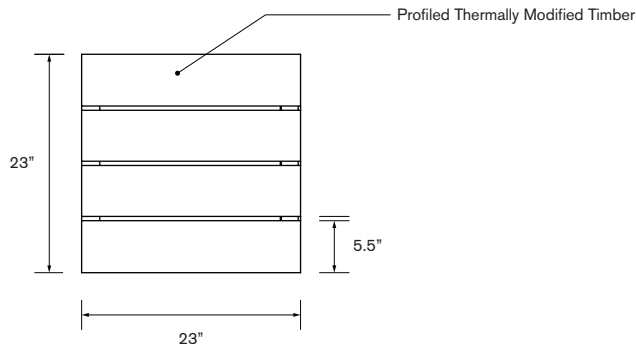

Join Seating

JS-EE-2275

22.75 End to End Wood Placement

Materials

Made with Powder Coated Marine Grade Aluminum (0.125")

Standard Powder Coat

- ☐ Matte Black
- ☐ Pewter
- ☐ Gloss White
- ☐ Metallic Silver
- ☐ Smokey Beige
- ☐ Suede Bronze

Custom Powder Coat

RAL _____

Additional Details

- ☐ No Drainage
- ☐ Modular
- ☐ Kick
- ☐ Insulation
- ☐ Castors
- ☐ Lighting
- ☐ Custom Size

Notes

_____
_____

Quantity

_____

Green Theory™

greentheory.com

Date: 02 09 2024
Specification Sheet Version 1.4A
Units measured in imperial inches