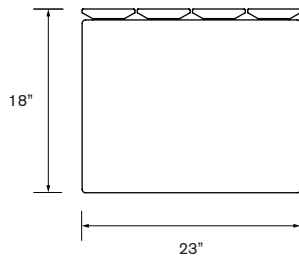

Join Seating

JS-EE-2275

22.75 End to End Wood Placement

Materials

Made with Powder Coated Marine Grade Aluminum (0.125")

Standard Powder Coat

- ☐ Matte Black
- ☐ Pewter
- ☐ Gloss White
- ☐ Metallic Silver
- ☐ Smokey Beige
- ☐ Suede Bronze

Custom Powder Coat

RAL _____

Additional Details

- ☐ No Drainage
- ☐ Modular
- ☐ Kick
- ☐ Insulation
- ☐ Castors
- ☐ Lighting
- ☐ Custom Size

Notes

_____
_____

Quantity

_____

Green Theory™

greentheory.com

Date: 02 09 2024
Specification Sheet Version 1.4A
Units measured in imperial inches