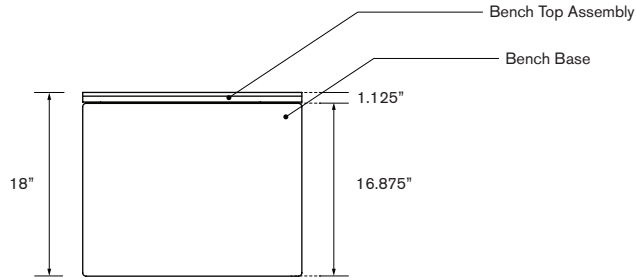

Join Seating

JS-EE-2275

22.75 End to End Wood Placement

Materials

Made with Powder Coated Marine Grade Aluminum (0.125")

Standard Powder Coat

- ☐ Matte Black
- ☐ Pewter
- ☐ Gloss White
- ☐ Metallic Silver
- ☐ Smokey Beige
- ☐ Suede Bronze

Custom Powder Coat

RAL _____

Additional Details

- ☐ No Drainage
- ☐ Modular
- ☐ Kick
- ☐ Insulation
- ☐ Castors
- ☐ Lighting
- ☐ Custom Size

Notes

_____
_____

Quantity

_____

Green Theory™

greentheory.com

Date: 02 09 2024
Specification Sheet Version 1.4A
Units measured in imperial inches