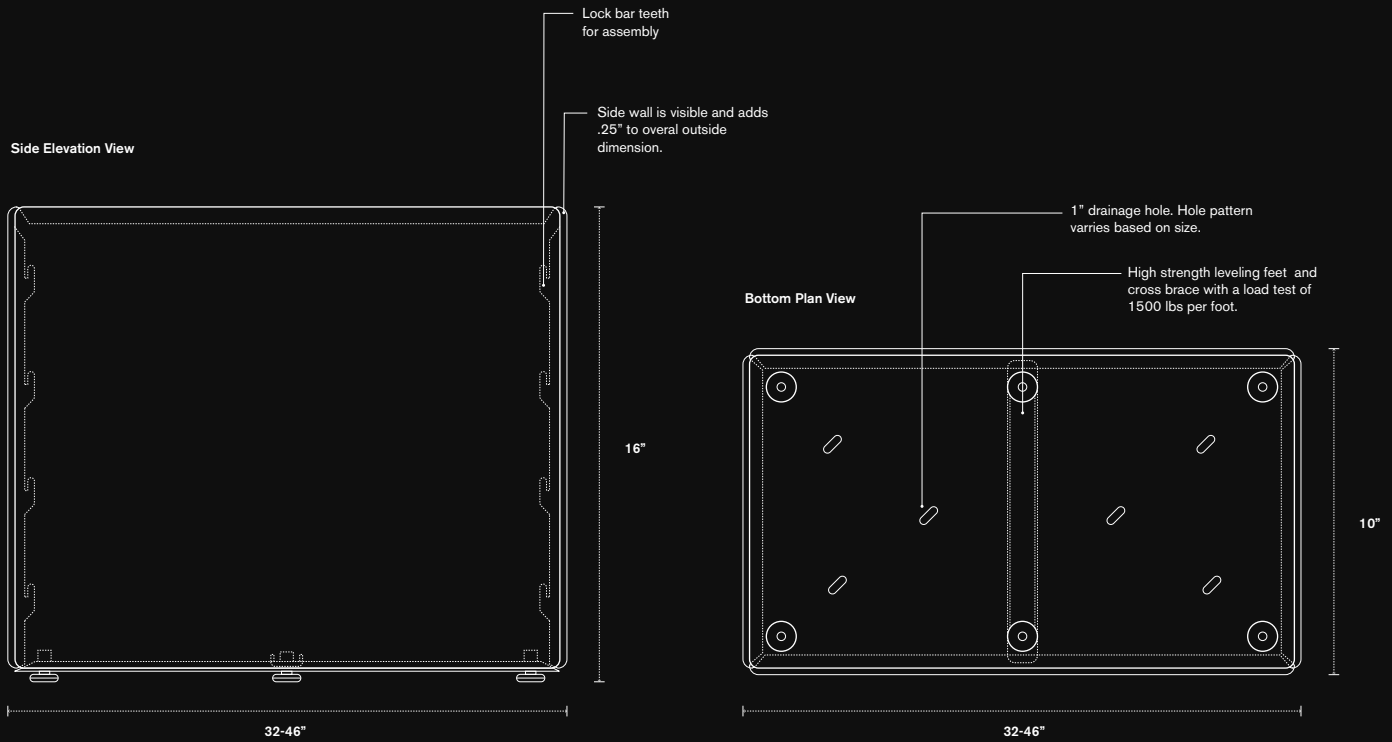

FLATPACK RECTANGLE LOW SERIES

Though it has its own colour pallette, we'll still finish them any color you can dream up, and custom build them for your project within a diverse range of sizes and shapes.

Flatpack Colours

○ Matte Black	● Gloss White
● Pewter	● Mandarin
● Bright Red	● Chip Green
● Bright Yellow	● Bark
● Klein Blue	● Raw
● Rose	
● Moss	

Rectangle Low Sizes

- 32" L x 10" W x 16" H
- 36" L x 10" W x 16" H
- 40" L x 10" W x 16" H
- 46" L x 10" W x 16" H

Features

- Flat Packaging
- Ships for a Fraction of the Cost
- Alumium Construction
- Easy Assembly
- Custom Colors

sales@greentheorydesign.com
International 1 844 747 9283
Local 604 475 7002

804 -1515 Broadway Street
Port Coquitlam BC
V3C 6M2

greentheorydesign.com