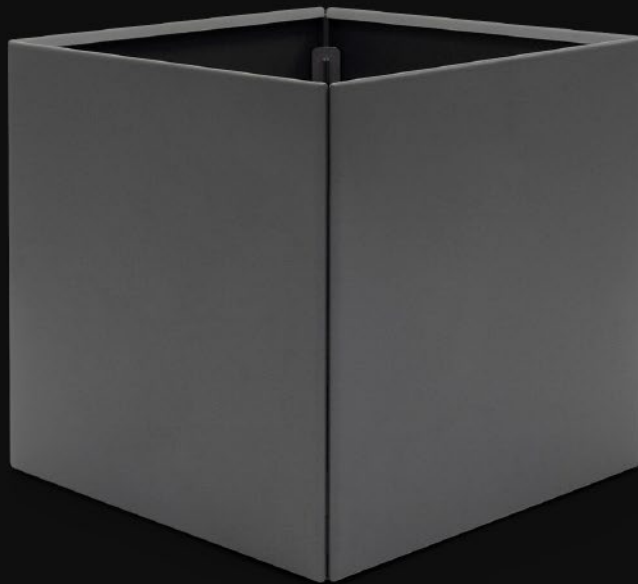

FLATPACK

FP - RECTANGLE LOW SERIES

Massively Cool, Massively Cheap to Ship. A planter box that ships flat and is crazy easy to assemble. This line of products not only dramatically reduces shipping costs, it eliminates the need for craning rooftop garden elements during an install.

Though it has its own colour pallette, we'll still finish them any color you can dream up, and custom build them for your project within a diverse range of sizes and shapes.

Flatpack Colours

- | | |
|-----------------|---------------|
| ○ Matte Black | ● Gloss White |
| ● Pewter | ● Mandarin |
| ● Bright Red | ● Chip Green |
| ● Bright Yellow | ● Bark |
| ● Klein Blue | ● Raw |
| ● Rose | |
| ● Moss | |

Rectangle Low Sizes

- 32" L x 10" W x 16" H
- 36" L x 10" W x 16" H
- 40" L x 10" W x 16" H
- 46" L x 10" W x 16" H

Features

- Flat Packaging
- Ships for a Fraction of the Cost
- Alumium Construction
- Easy Assembly
- Custom Colors