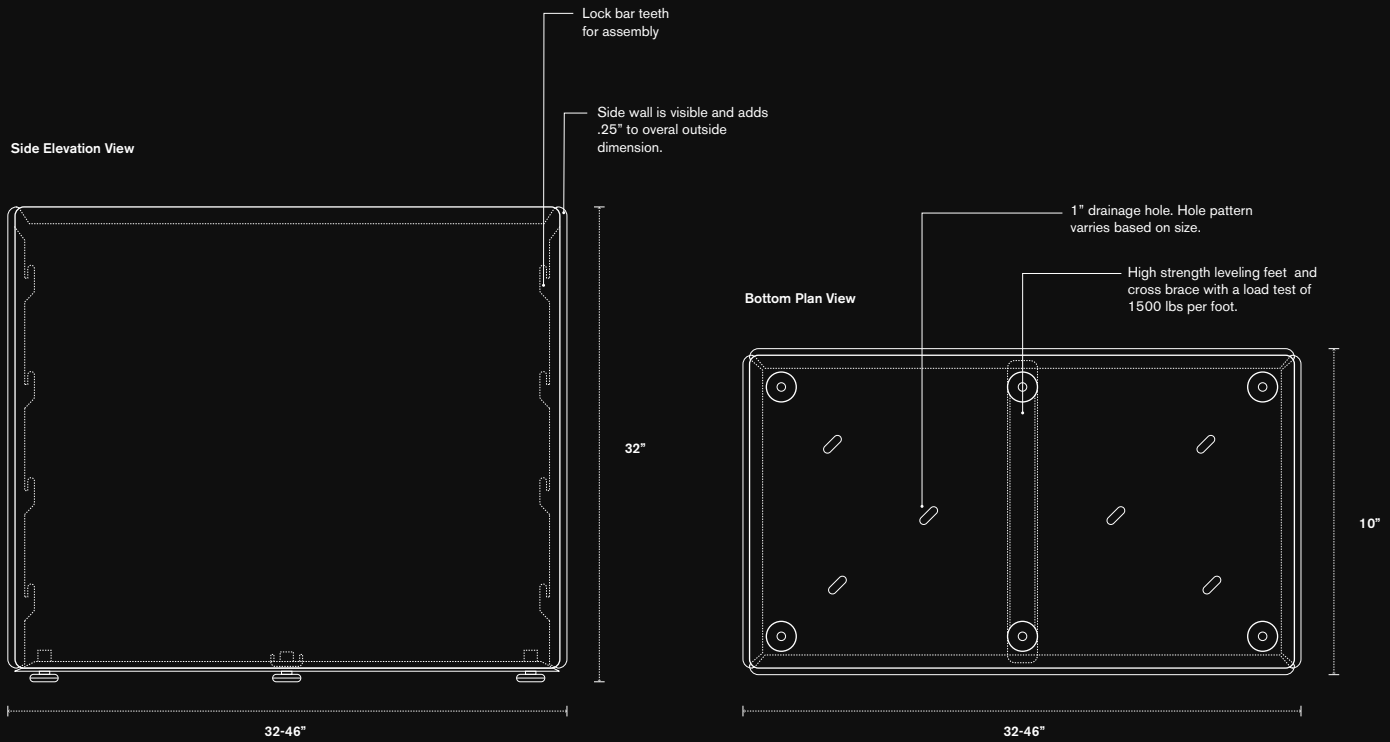

FLATPACK DIVIDERS

Though it has its own colour pallette, we'll still finish them any color you can dream up, and custom build them for your project within a diverse range of sizes and shapes.

Flatpack Colours

○ Matte Black	● Gloss White
● Pewter	● Mandarin
● Bright Red	● Chip Green
● Bright Yellow	● Bark
● Klein Blue	● Raw
● Rose	
● Moss	

Divider Sizes

- 32" L x 12" W x 16" H
- 36" L x 12" W x 16" H
- 40" L x 12" W x 16" H
- 46" L x 12" W x 16" H

Features

- Flat Packaging
- Ships for a Fraction of the Cost
- Alumium Construction
- Easy Assembly
- Custom Colors

sales@greentheorydesign.com
International 1 844 747 9283
Local 604 475 7002

804 -1515 Broadway Street
Port Coquitlam BC
V3C 6M2

greentheorydesign.com