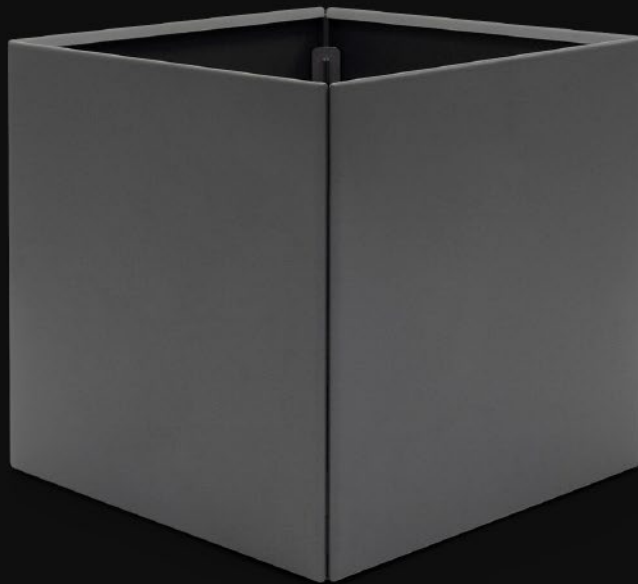

# FLATPACK

## FP - DIVIDERS

Massively Cool, Massively Cheap to Ship. A planter box that ships flat and is crazy easy to assemble. This line of products not only dramatically reduces shipping costs, it eliminates the need for craning rooftop garden elements during an install.

## Divider Sizes

- 32" L x 12" W x 16" H
- 36" L x 12" W x 16" H
- 40" L x 12" W x 16" H
- 46" L x 12" W x 16" H