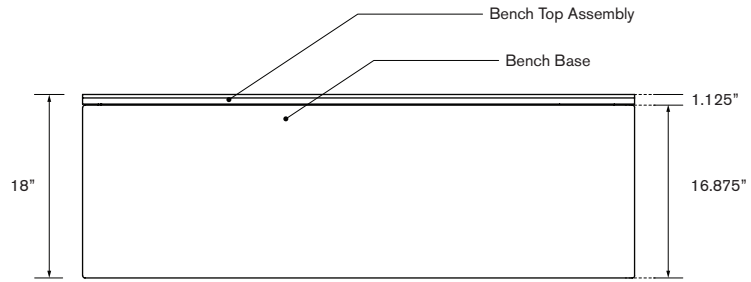

Join Seating

JS-EE-5725

57.25 End to End Wood Placement

Materials

Made with Powder Coated Marine Grade Aluminum (0.125")

Standard Powder Coat

- ☐ Matte Black
- ☐ Pewter
- ☐ Gloss White
- ☐ Metallic Silver
- ☐ Smokey Beige
- ☐ Suede Bronze

Custom Powder Coat

RAL _____

Additional Details

- ☐ No Drainage
- ☐ Modular
- ☐ Kick
- ☐ Insulation
- ☐ Castors
- ☐ Lighting
- ☐ Custom Size

Notes

_____
_____

Quantity

_____

Green Theory™

greentheory.com

Date: 02 09 2024
Specification Sheet Version 1.4A
Units measured in imperial inches