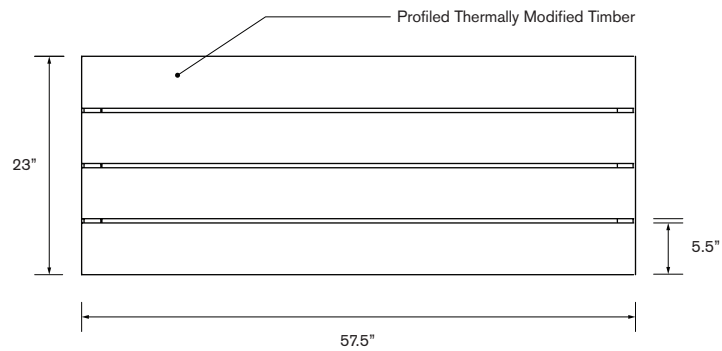

Join Seating

JS-EE-5725

57.25 End to End Wood Placement

Materials

Made with Powder Coated Marine Grade Aluminum (0.125")

Standard Powder Coat

- ☐ Matte Black
- ☐ Pewter
- ☐ Gloss White
- ☐ Metallic Silver
- ☐ Smokey Beige
- ☐ Suede Bronze

Custom Powder Coat

RAL _____

Additional Details

- ☐ No Drainage
- ☐ Modular
- ☐ Kick
- ☐ Insulation
- ☐ Castors
- ☐ Lighting
- ☐ Custom Size

Notes

_____
_____

Quantity

_____

Green Theory™

greentheory.com

Date: 02 09 2024
Specification Sheet Version 1.4A
Units measured in imperial inches