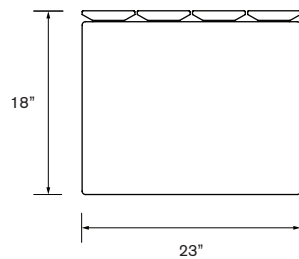

Join Seating

JS-EE-5725

57.25 End to End Wood Placement

Materials

Made with Powder Coated Marine Grade Aluminum (0.125")

Standard Powder Coat

- ☐ Matte Black
- ☐ Pewter
- ☐ Gloss White
- ☐ Metallic Silver
- ☐ Smokey Beige
- ☐ Suede Bronze

Custom Powder Coat

RAL _____

Additional Details

- ☐ No Drainage
- ☐ Modular
- ☐ Kick
- ☐ Insulation
- ☐ Castors
- ☐ Lighting
- ☐ Custom Size

Notes

_____
_____

Quantity

_____

Green Theory™

greentheory.com

Date: 02 09 2024
Specification Sheet Version 1.4A
Units measured in imperial inches