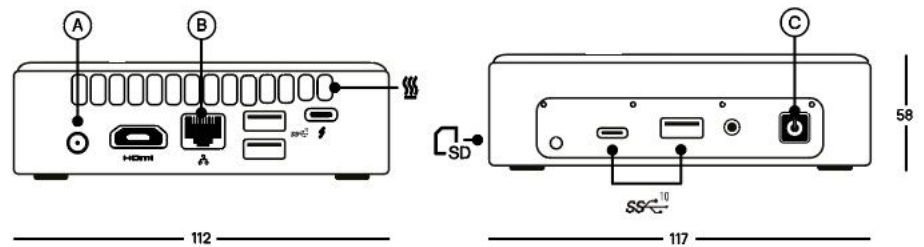

Brain Experience

Overview

The Brain XP is a lighting management unit that orchestrates your lighting installation. Connect your designs with the Controllers to bring your vision of light to reality. For your medium to big installations.

- Wi-Fi access point connection and standard Ethernet port to connect it to the network.
- Ethernet connection with DHCP and static configuration — integrating with your existing local network.
- Fully upgradable via Internet
- 3 years warranty

You can find more resources at our [Zendesk Help Center](#)

- A** 19V DC POWER INLET: Power supply included in packaging
- B** Ethernet Port: Output for Ethernet connection and for orchestrate via switch all the ProtoPixel Controllers.
- C** Power Button: Turn on / off ProtoPixel Brain Experience

Dimensions

Weight 700 gr.

Environmental

Operating Temp. (Board) 0°C to 50°C

Operating Temp. (System) 0°C to 35°C

System Architecture