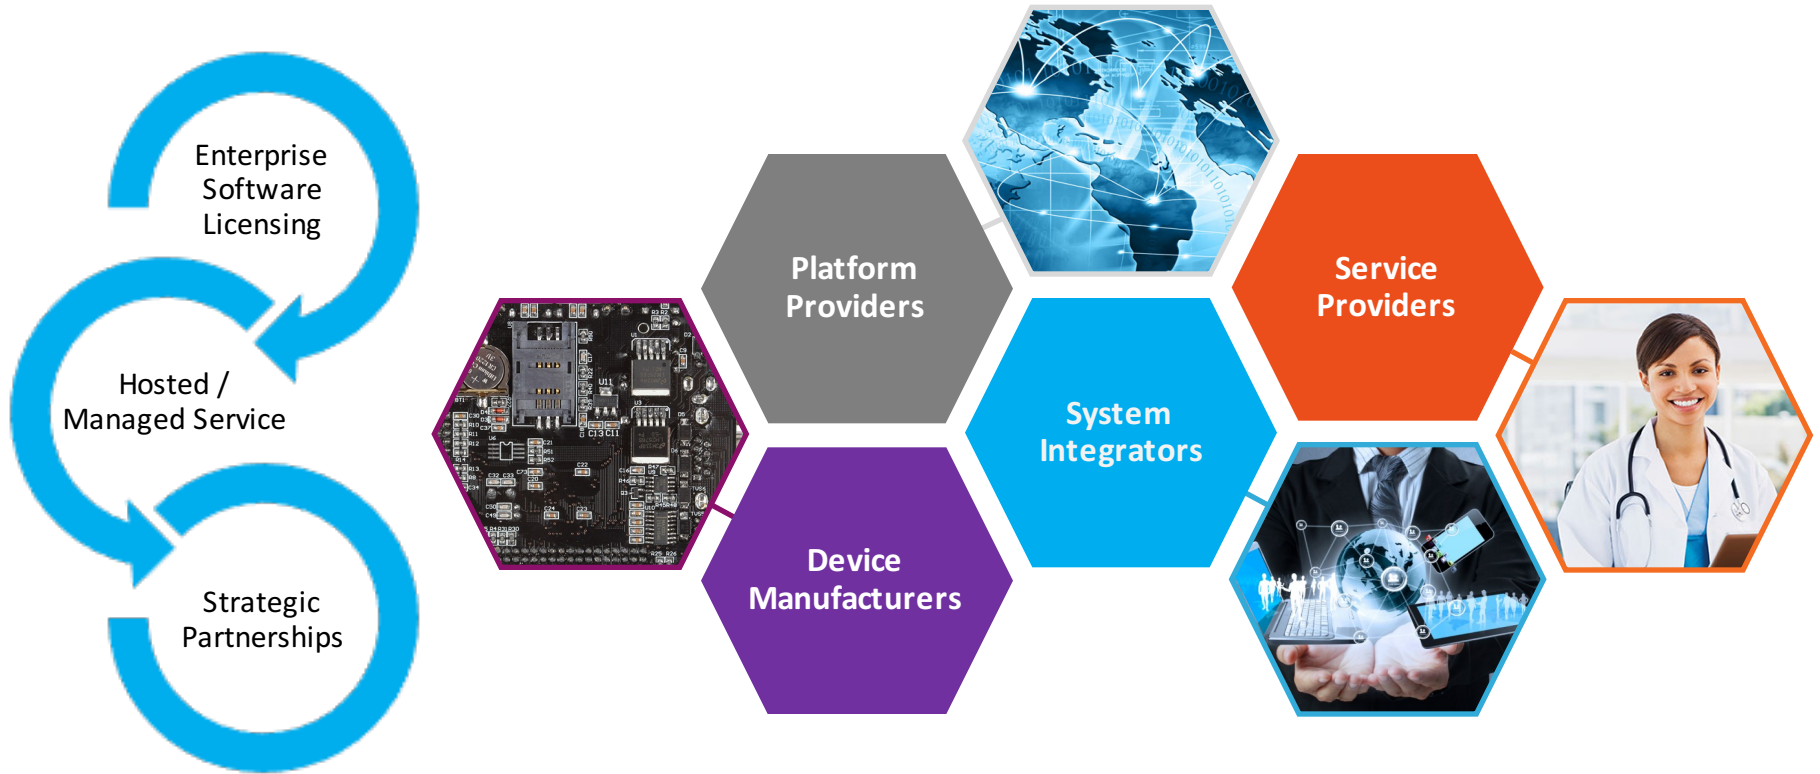

	An environment to connect platforms, data and services
	Standards based device management platform
Industry Solutions	IoT solutions with best-in-breed partners Automation Healthcare Smart Cities Oil & Gas Transportation Vending & Retail

Automation

InterDigital enables multi-vendor sensor, devices and controls to be securely managed by individual home inhabitants or maintenance & security staff.

Healthcare

InterDigital enables remote patient monitoring, chronic disease management, device management, and integration with the backend (e.g. Electronic Health Records).

Industrial

InterDigital enables remote cost effective structural health monitoring of the oil & gas pipelines and integration with analytics and 3D visualization systems.

Partner Ecosystem

Devices

Platforms

Cooperation Models

Realize the True Value of IoT!

- Combine data from various sources
- Use the latest data services uniformly across data
- Ensure scalability down to the sensor level
- Manage and secure your devices
- Transform your data for multiple markets
- Create new value and revenue streams