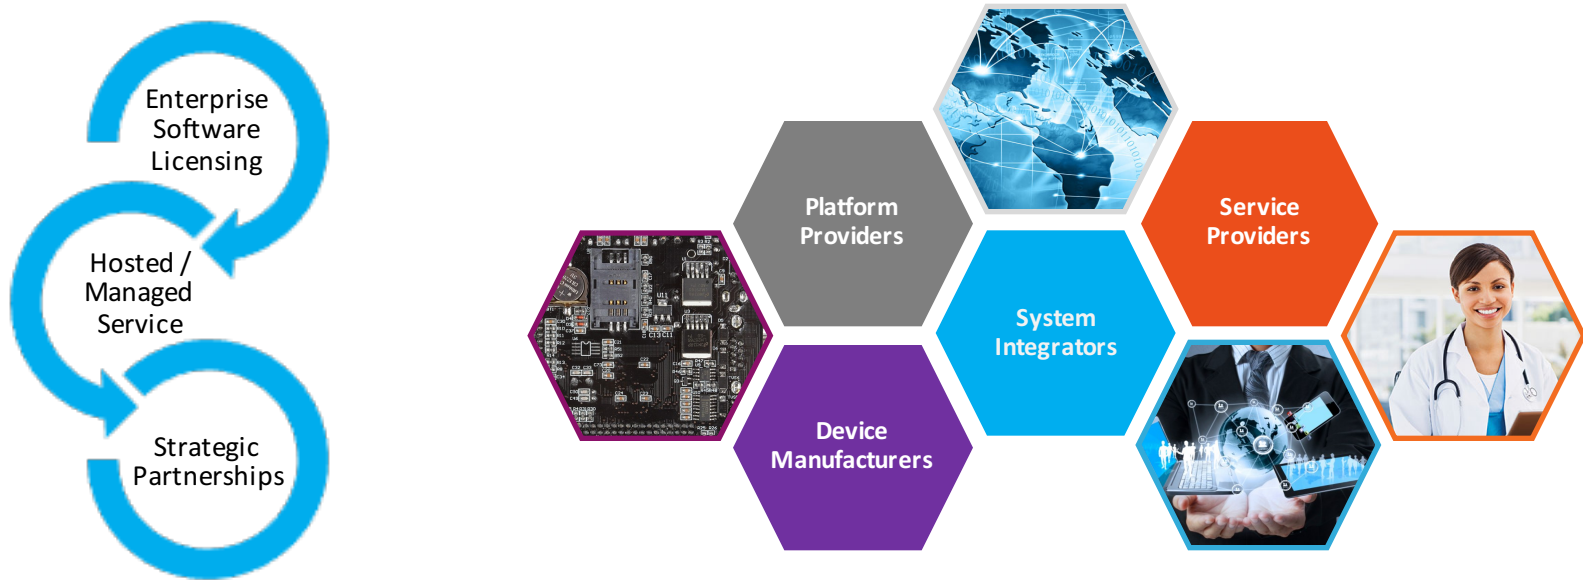

	An environment to connect platforms, data and services
	Standards based device management platform
Industry Solutions	IoT solutions with best-in-breed partners Automation Healthcare Smart Cities Oil & Gas Transportation Vending & Retail

Automation

InterDigital enables multi-vendor sensor, devices and controls to be securely managed by individual home inhabitants or maintenance & security staff.

Healthcare

InterDigital enables remote patient monitoring, chronic disease management, device management, and integration with the backend (e.g. Electronic Health Records).

Integrators

Services

Other Organizations

All third party trademarks are the property of their respective owners.

Flexible Partnership and Business Models

InterDigital has over 100 solution partners including devices, platforms, integrators, services, and associations.

Cooperation Models

Realize the True Value of IoT!

- Combine data from various sources
- Use the latest data services uniformly across data
- Ensure scalability down to the sensor level
- Manage and secure your devices
- Transform your data for multiple markets
- Create new value and revenue streams