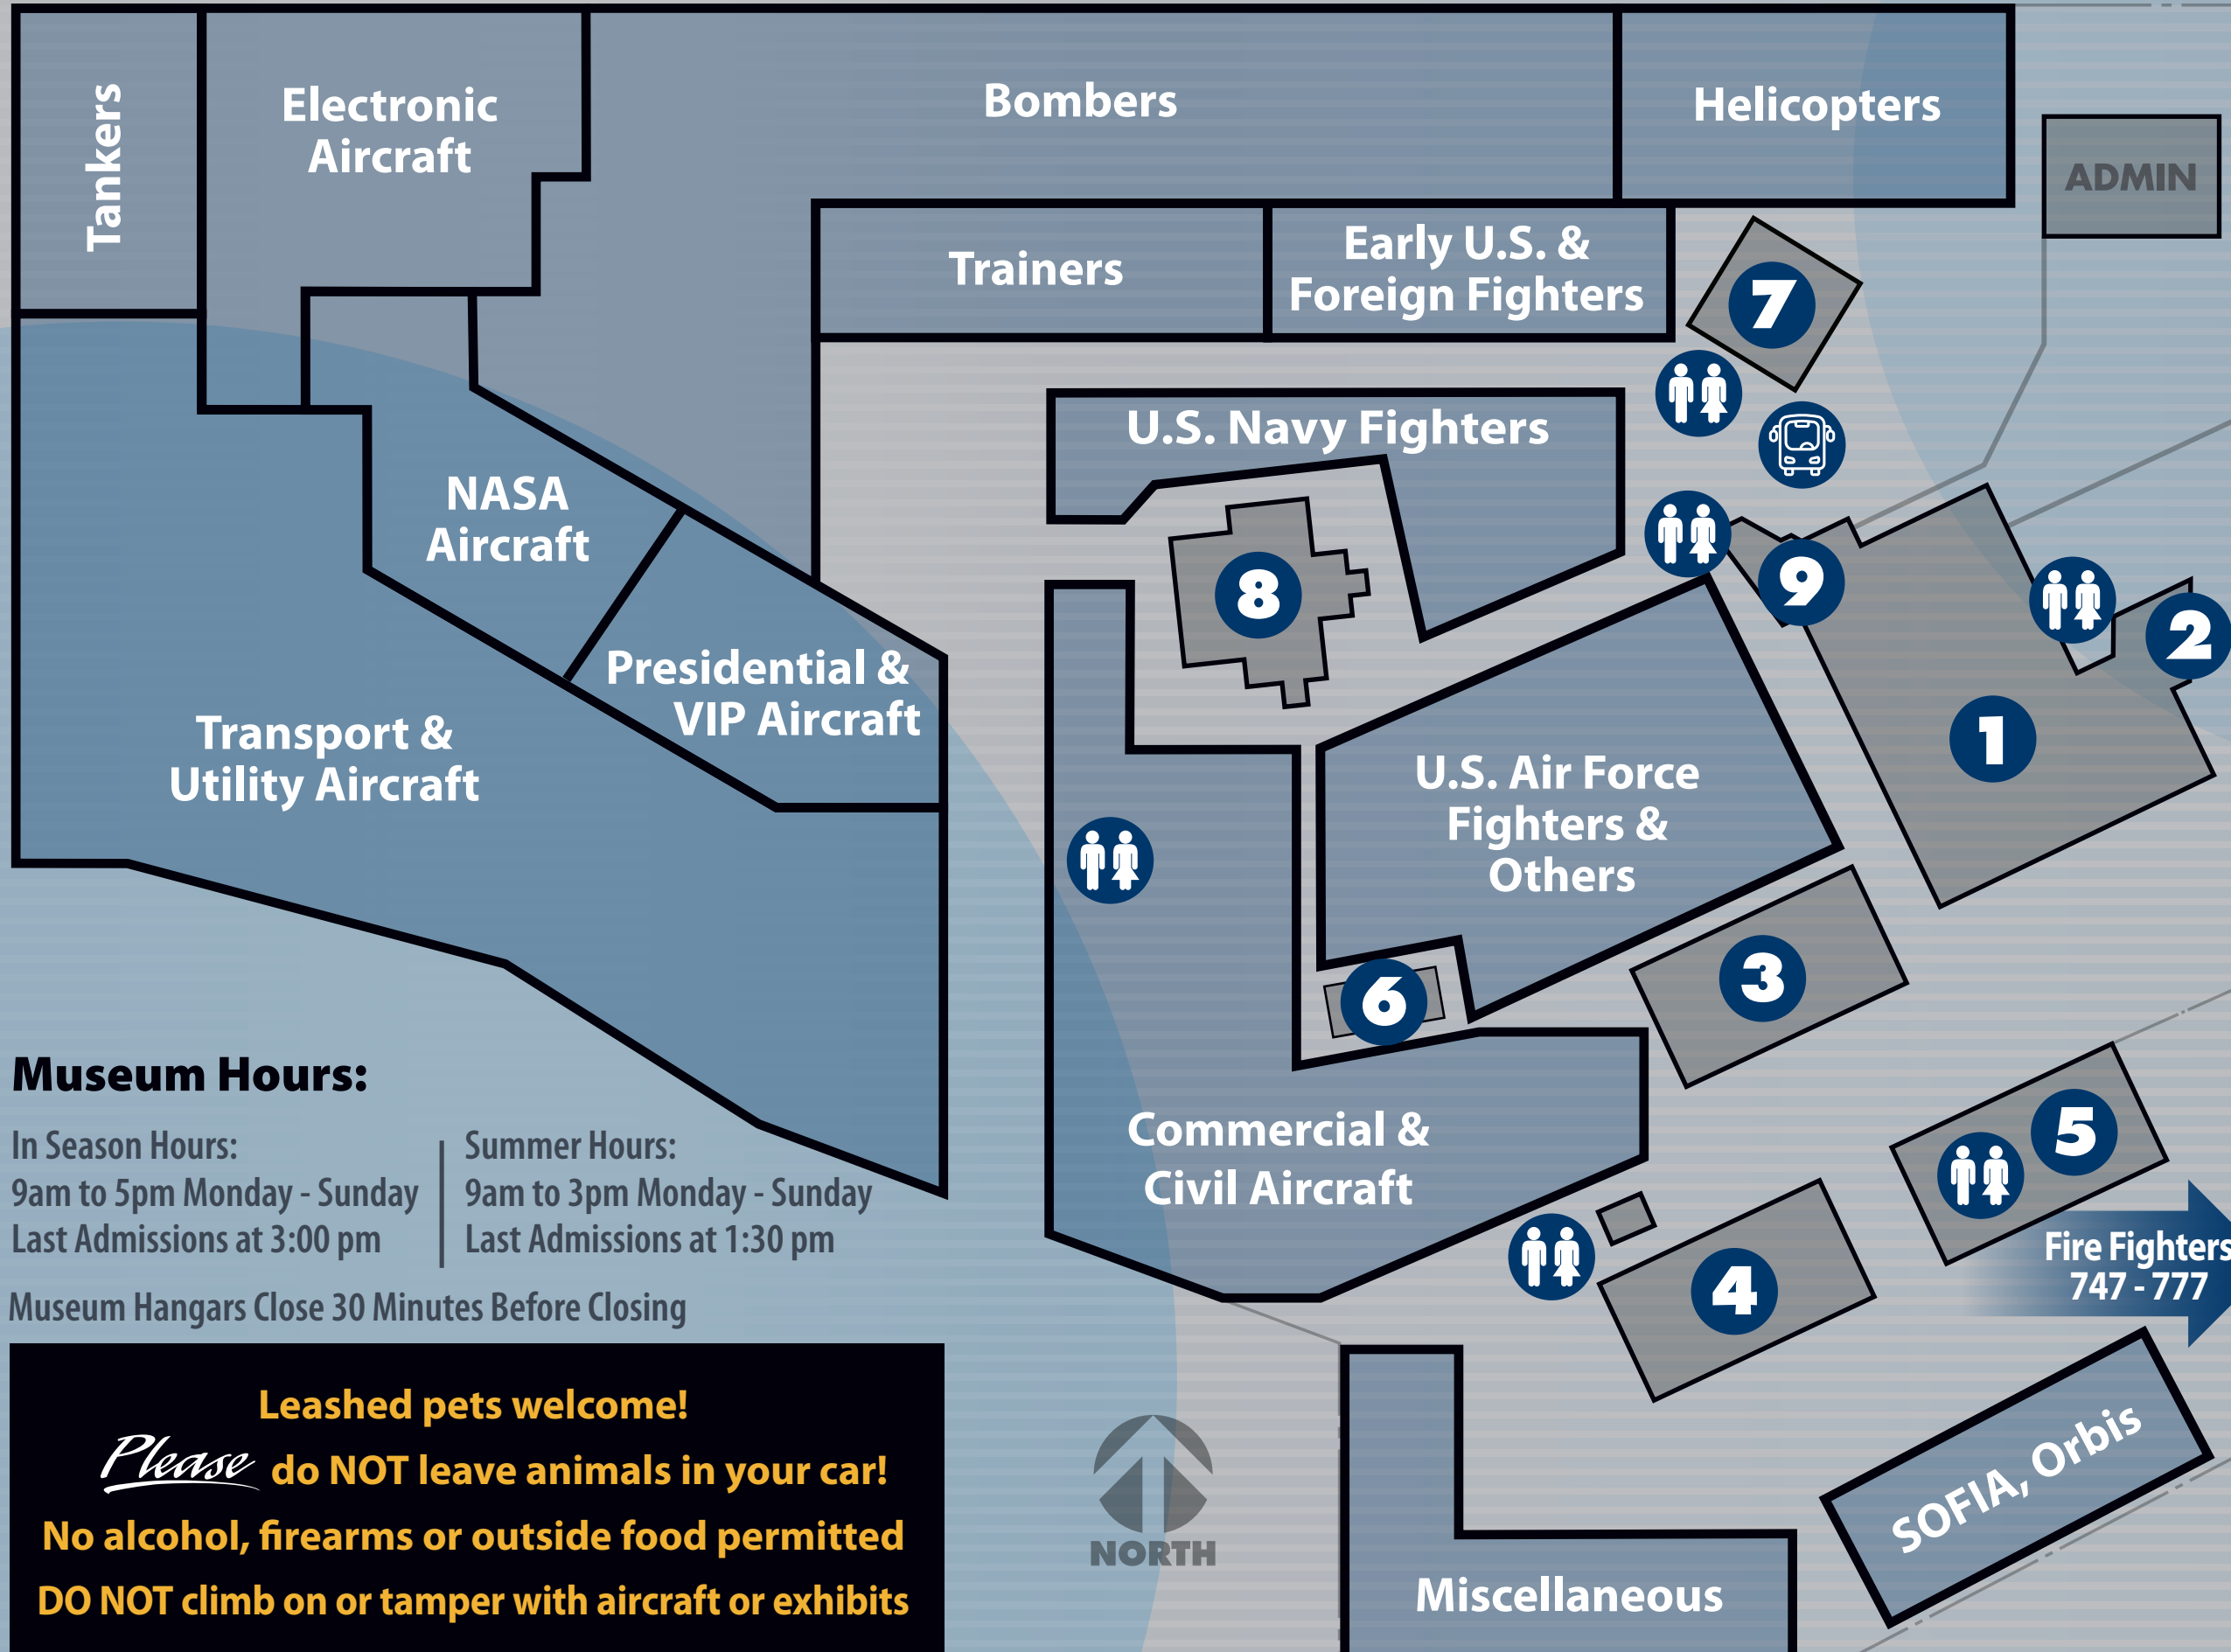

# Aircraft Located On Grounds

PIMA AIR & SPACE MUSEUM

## Detailed Information for Hangars & Shops on Reverse Side

- 1** Hangar 1
- 2** Museum Store
- 3** Hangar 3
- 4** Hangar 4
- 5** Hangar 5
- 6** Restoration
- 7** Aerospace Gallery
- 8** 390th Museum B-17
- 9** Flight Grill
- Restrooms
- Tram Tours

### Museum Hours:

In Season Hours:  
9am to 5pm Monday - Sunday  
Last Admissions at 3:00 pm

Summer Hours:  
9am to 3pm Monday - Sunday  
Last Admissions at 1:30 pm

Museum Hangars Close 30 Minutes Before Closing

**Leashed pets welcome!**  
*Please* **do NOT leave animals in your car!**  
**No alcohol, firearms or outside food permitted**  
**DO NOT climb on or tamper with aircraft or exhibits**

**SOFIA, Orbis**