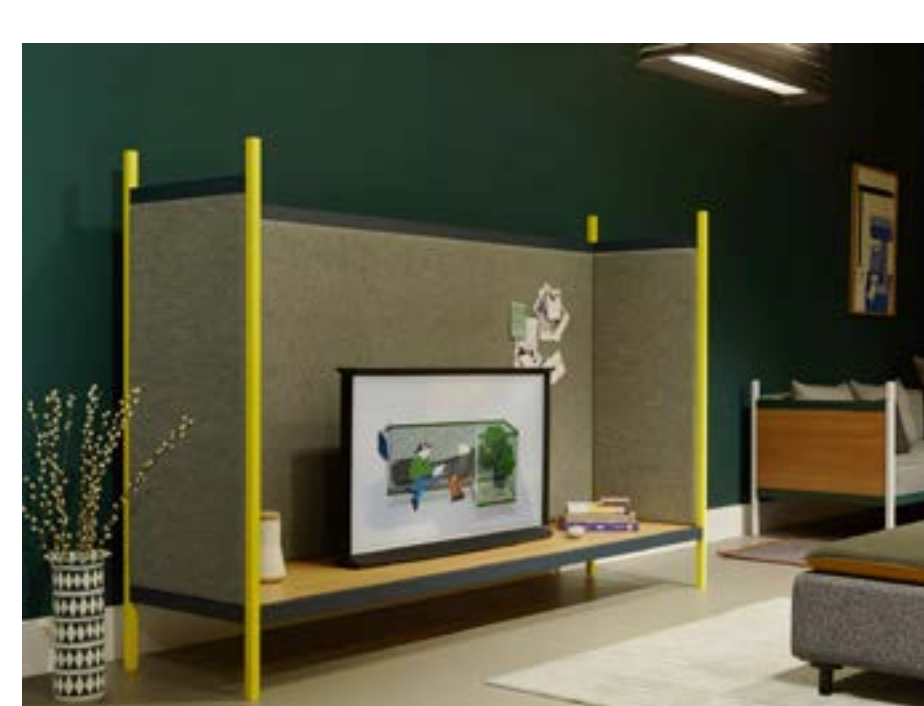

CORNER SOFA

1

The L-shaped module has two 2.5 meter-long sides, enclosed by back and side panels. Both sides can be fully upholstered as a sofa, or one side can function as a built-in side table.

MATERIALS
Powder-coated mild steel
Larch veneer birch plywood
Polyurethane foam
Removable upholstery covers

ADDITIONAL PARTS
Larch work shelf
Additional cushions
Power & data

DIMENSIONS
Low - L2486 x D2486 x H834
Tall - L2486 x D2486 x H1600
Seat height - H410
Seat depth - D800

PARTITIONS
Grid mesh
Larch veneer panel
Upholstered panel

FRAME COLOURS
Leaf green & signal white
Grey blue & signal white
Grey blue & leaf green
Grey blue & zinc yellow
Black red & jet black

UPHOLSTERY OPTIONS
CAT1, Kvadrat Atlas
CAT3, Kvadrat Raas, Hallingdal 65

The U-shaped module has two 2.5 meter-long sides and a 3 meter-long back enclosed by side panels. Three sides can be fully upholstered as a sofa, or one side can function as a built-in side table. Paired with a central meeting or coffee table, it creates a private enveloping effect.

DOWNLOAD

[2D PDF / 2D DWG](#)
[3D DWG / 3D 3DM / 3D RAF](#)
[Technical Specifications Sheet](#)
[White Background Images](#)
[Product Map](#)

U-SHAPE SOFA

2

MATERIALS
Powder-coated mild steel
Larch veneer birch plywood
Polyurethane foam
Removable upholstery covers

ADDITIONAL PARTS
Larch work shelf
Additional cushions
Power & data

DOWNLOAD

[2D PDF / 2D DWG](#)
[3D DWG / 3D 3DM / 3D RAF](#)
[Technical Specifications Sheet](#)
[White Background Images](#)
[Product Map](#)

MATERIALS
Powder-coated mild steel
Larch veneer birch plywood
Polyurethane foam
Removable upholstery covers

ADDITIONAL PARTS
Larch work shelf
Additional cushions
Power & data

DIMENSIONS
Low - L2486 x D800 x H834
Tall - L2486 x D800 x H1600
Seat height - H410
Seat depth - D800