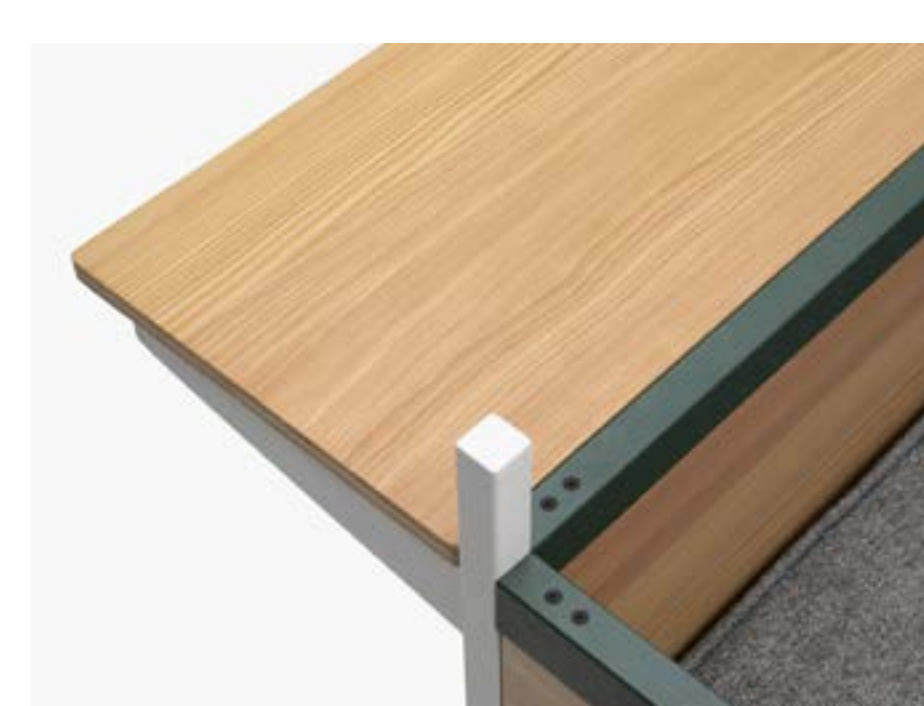

UPHOLSTERY OPTIONS
CAT1, Kvadrat Atlas
CAT3, Kvadrat Raas, Hallingdal 65

DIMENSIONS
L2486 x D360 x H734

MATERIALS
Powder-coated mild steel
Larch veneer TriPly

ADDITIONAL CUSHIONS

The full length back pad cushion creates a soft backrest for lower back support. Square, small and large feather cushions offer additional comfort with flexible arrangements.