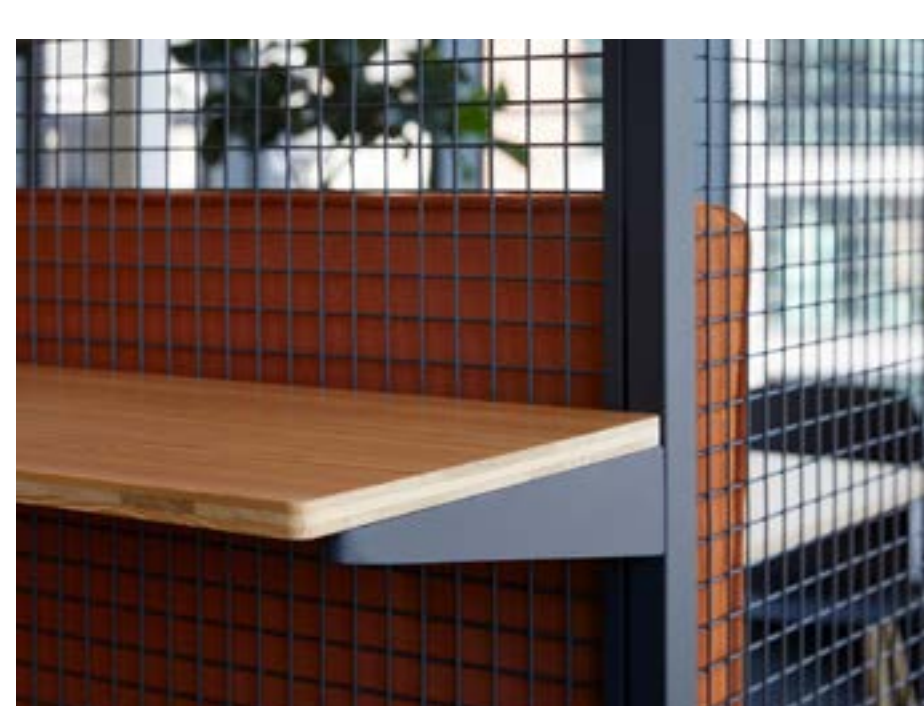

DIMENSIONS
L2486 x D360 x H734

MATERIALS
Powder-coated mild steel
Larch veneer TriPly