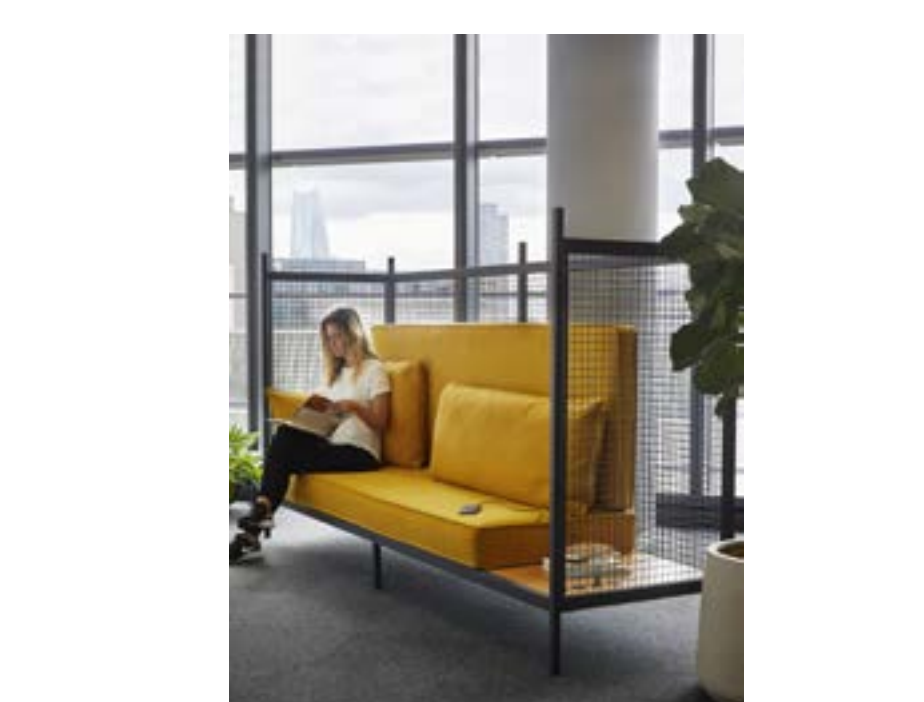

The U-shaped module has two 2.5 meter-long sides and a 3 meter-long back enclosed by side panels. Three sides can be fully upholstered as a sofa, or one side can function as a built-in side table. Paired with a central meeting or coffee table, it creates a private enveloping effect.

STRAIGHT SOFA

3

The straight sofa module is 2.5 meters long and enclosed by side panels. This sofa can work as a tall space division or a low upholstered bench. These modules can be joined together to create rows of different uses.