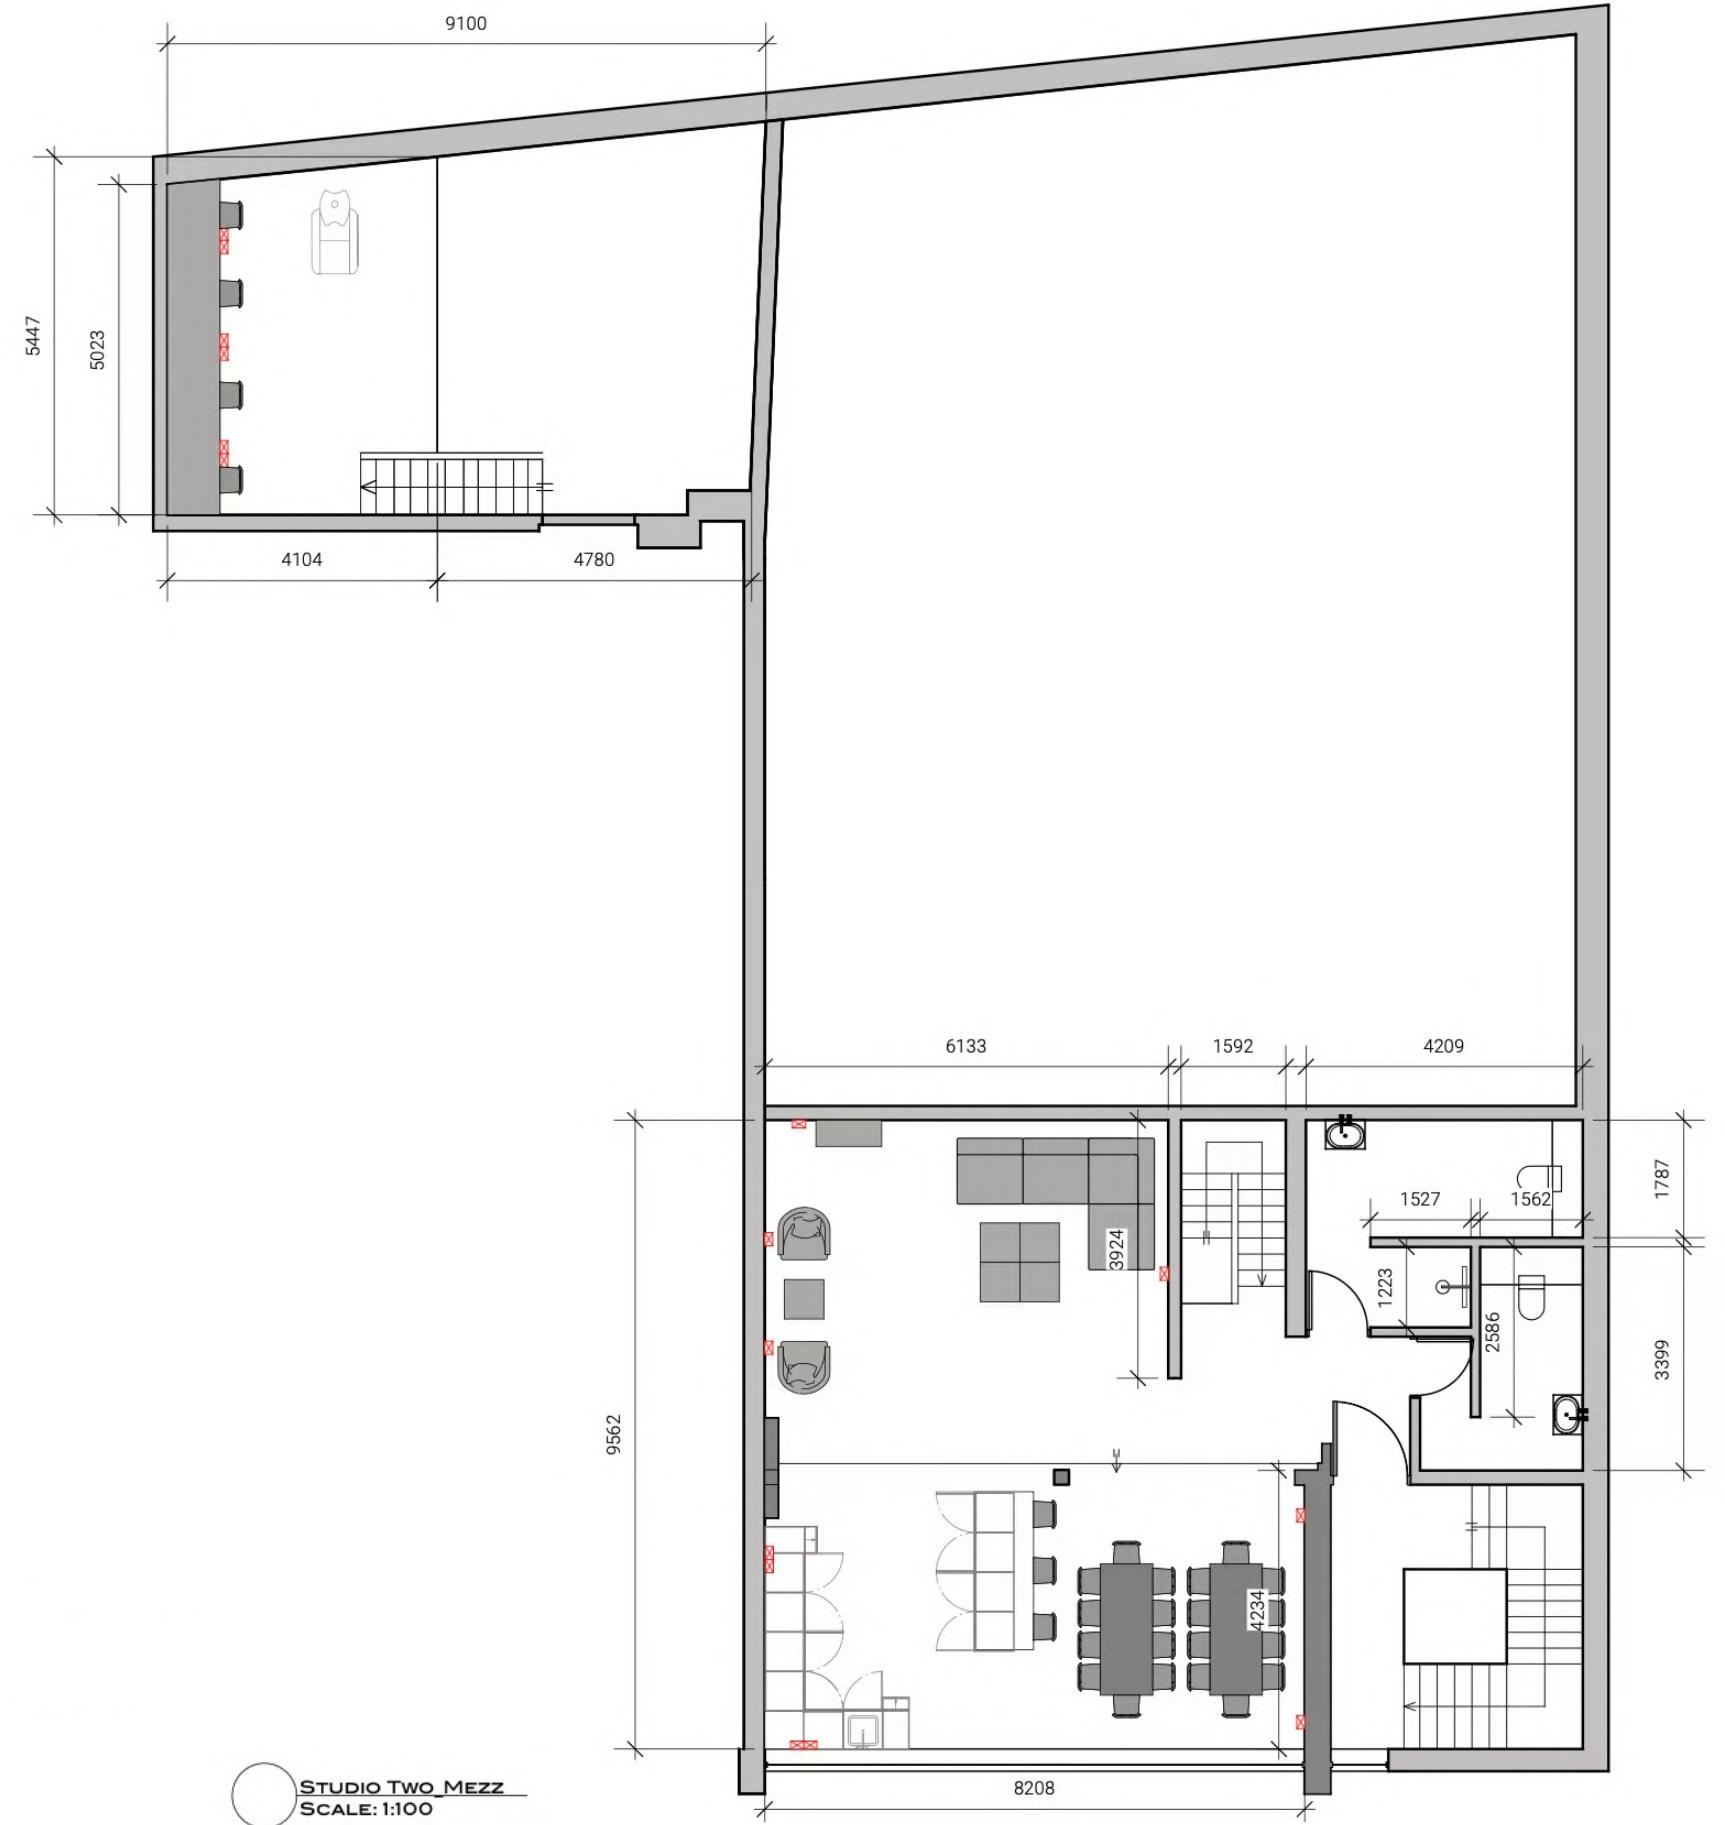

POWER:
 1 x 200 amp three phase feed
 1 x 125 amp three phase outlets
 or 6 x 63 amp single phase outlets

STUDIO TWO STUDIO
 SCALE: 1:100

13 AMP STUDIO POWER OUTLET

STUDIO TWO MEZZ
 SCALE: 1:100