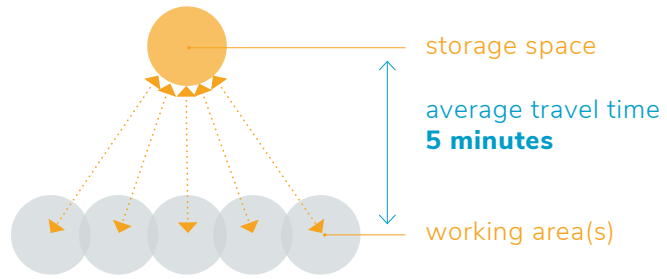

We like it easy

Experience the joy of being freed from frequent trips to the supply closet or solution dispenser as you can now refill on the go. You just added the contents of a supply closet to your i-mop.