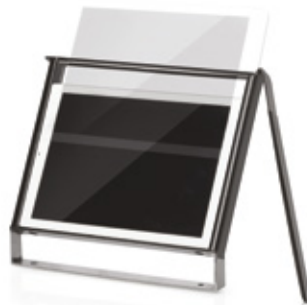

Tablet bracket (optional)

For the modern day cleaner, we've equipped the i-land with a tablet bracket to easily install your iPad or other electronic device(s).