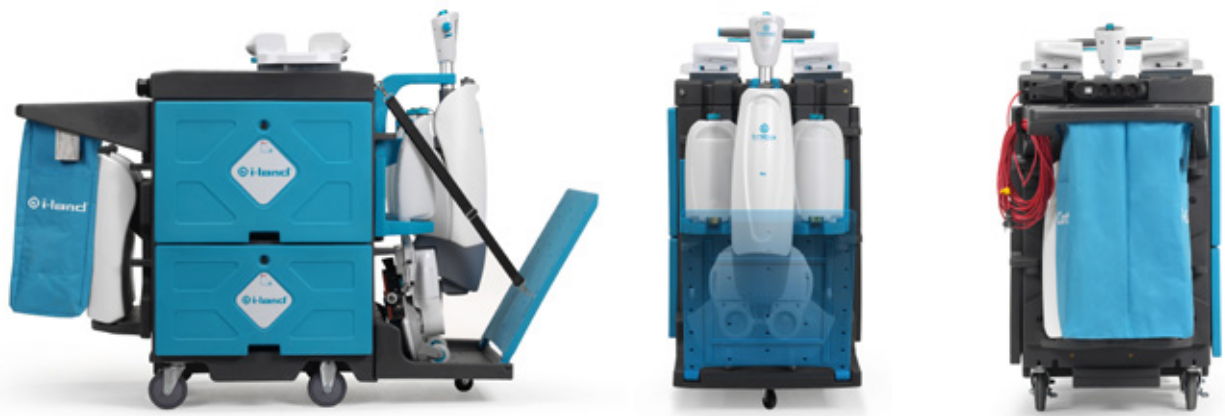

### Equipment slots

Store your i-mop chargers right on your island. Charge your batteries on the go, set down your drink, or power your i-light directly!

## Technical specifications

	<b>i-land XL</b>	<b>i-land XL pro</b>
Weight	65,8 kg	84,2 kg
Size body (l x w x h)	185 x 68 x 110 cm	165 x 68 x 110 cm
Storage capacity	Top: 60 x 60 x 36 cm	Top drawer: 55,5 x 50 x 34 cm
	Bottom left: 60 x 39 x 31 cm	Bottom drawer left: 55 x 13,5 x 18 cm
	Bottom right: 60 x 13 x 22 cm	Bottom drawer right: 55 x 29,5 x 28,5 cm
Bucket capacity	Top shelf: 2 x 22,7 Liters	Top drawer: 2 x 22,7 Liters
	Bottom shelf: 2 x 13,25 Liters	Bottom drawer: 2 x 13,25 Liters
Cable length	1000 cm	1000 cm
Castor size	5" (rubber)	5" (rubber)
Material	LDPE   Rotomoulded	LDPE   Rotomoulded
Equipment slots	2 customizable slots for the i-power battery charger or i-light*	2 customizable slots for the i-power battery charger or i-light*
	1 tablet bracket slot*	1 tablet bracket slot*
	5 mop handles*	5 mop handles*
	1 i-mop*	1 i-mop*
	2 i-mop solution tanks*	2 i-mop solution tanks*
	2 i-mop recovery tanks*	2 i-mop recovery tanks*
	3 powersockets	3 powersockets
	1 spray bottle slot*	1 spray bottle slot*
	1 laundry bag / garbage bag	1 laundry bag / garbage bag