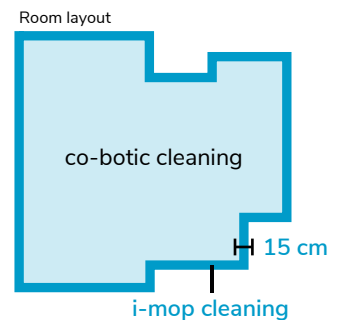

M24.000069.01.EN - Subject to change.