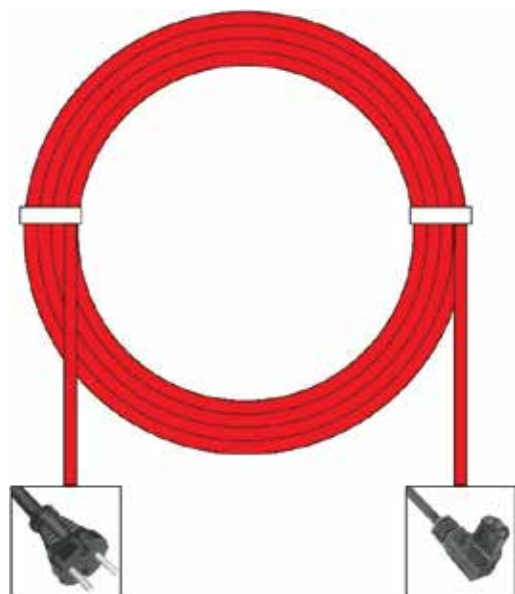

## Vacuum Bag

---

### Cable 15mtr A.C. Red

Kink resistant extra-durable cable with glued inner wires to eliminate twisting.

**03.0039.15**