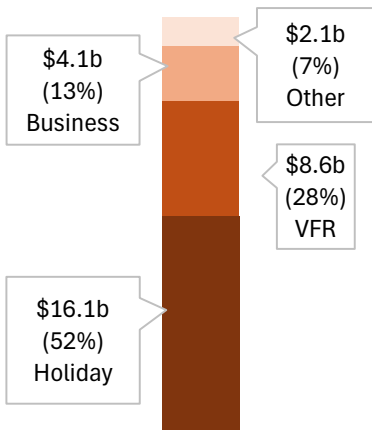

Domestic overnight travel to NSW

Key Statistics

Year ending December 2025

Expenditure by purpose of visit

Share of Australian total

Top 5 source markets (by spend)

Share of total expenditure

HIGHLIGHTS

NSW is the top state nationally across all three key metrics for domestic overnight visitation.

In the YE December 2025:

- Sydney ranks second among all Australian capital cities for domestic overnight expenditure (behind Melbourne).
- Regional NSW continued to lead Regional Australia in visitor numbers and nights, while ranking second in expenditure (behind Regional QLD).