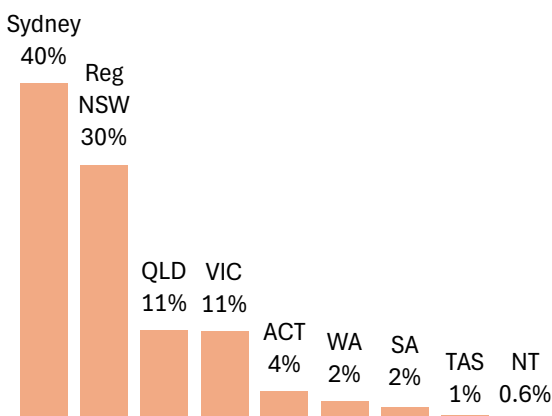

Domestic overnight travel to NSW

Key Statistics

Year ending December 2025

Expenditure by purpose of visit

Share of Australian total

Top 5 source markets (by spend)

Share of total expenditure

HIGHLIGHTS

NSW is the top state nationally across all three key metrics for domestic overnight visitation.

In the YE December 2025:

- Sydney ranks second among all Australian capital cities for domestic overnight expenditure (behind Melbourne).
- Regional NSW continued to lead Regional Australia in visitor numbers and nights, while ranking second in expenditure (behind Regional QLD).