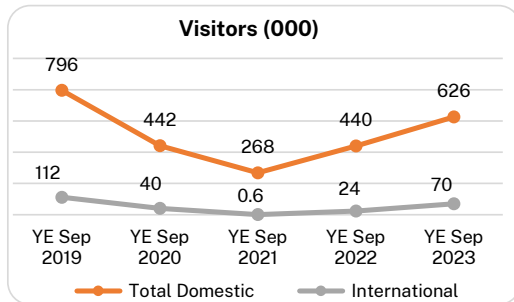

Conference Visitors to NSW

Year Ended September 2023

Source: International and National Visitor Surveys, Tourism Research Australia

Conference Visitors to NSW are defined as visitors to NSW who came for the purpose of attending a convention, conference, seminar, trade fair or exhibition and those accompanying them.

Total Conference Visitors to NSW (Domestic and International)

* YoY = change on previous year

CONFERENCE VISITORS

Total Leisure Visitors to NSW (Domestic and International)

LEISURE VISITORS**

** Leisure visitors are defined as visitors whose purpose of visit was for Holiday or Visiting friend and relatives.

Conference Visitors to NSW Market Breakdowns

Average length of stay

Domestic
2.4 nights
↓ -0.3 nights

International
5.5 nights
↓ -7.2 nights

Average spend per night

Domestic
$637 per night
↑ 22.7% YOY

International
$370 per night
↑ 86.5% YOY

Conference Visitors to NSW 5-year Time series

Total Conference Visitors to Sydney and Regional NSW Breakdowns (Domestic and International)

SYDNEY

REGIONAL NSW

Conference Visitors to NSW Share Breakdowns

Visitors Share

■ Sydney ■ Reg NSW

Nights Share

■ Sydney ■ Reg NSW

Expenditure Share

■ Sydney ■ Reg NSW

Note: Number of visitors to Sydney and regional NSW may not add up to 100% as visitors can visit multiple destinations during their time in NSW.