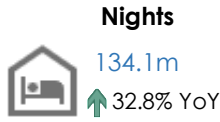

### Total Conference Visitors to NSW (Domestic and International)

\* YoY = change on previous year

**CONFERENCE VISITORS**

### Total Leisure Visitors to NSW (Domestic and International)

**LEISURE VISITORS\*\***

\*\* Leisure visitors are defined as visitors whose purpose of visit was for Holiday or Visiting friend and relatives.

### Conference Visitors to NSW Market Breakdowns

**Average length of stay**

**Domestic**  
2.4 nights  
↓ -0.3 nights

**International**  
5.5 nights  
↓ -7.2 nights

**Average spend per night**

**Domestic**  
\$637 per night  
↑ 22.7% YOY

**International**  
\$370 per night  
↑ 86.5% YOY