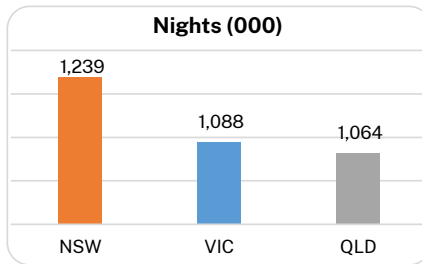

Conference Visitors to NSW

Year Ended September 2023

Source: International and National Visitor Surveys, Tourism Research Australia

Total Conference Visitors Comparisons (Domestic and International)

STATES