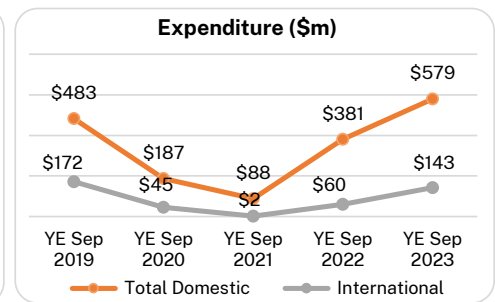

Conference Visitors to NSW

Year Ended September 2023

Source: International and National Visitor Surveys, Tourism Research Australia

Conference Visitors to NSW are defined as visitors to NSW who came for the purpose of attending a convention, conference, seminar, trade fair or exhibition and those accompanying them.

Total Conference Visitors to NSW (Domestic and International)

* YoY = change on previous year

CONFERENCE VISITORS

Total Leisure Visitors to NSW (Domestic and International)

LEISURE VISITORS**

** Leisure visitors are defined as visitors whose purpose of visit was for Holiday or Visiting friend and relatives.

Conference Visitors to NSW Market Breakdowns

Average length of stay

Domestic
2.4 nights
↓ -0.3 nights

International
5.5 nights
↓ -7.2 nights

Average spend per night

Domestic
$637 per night
↑ 22.7% YOY

International
$370 per night
↑ 86.5% YOY

Conference Visitors to NSW 5-year Time series

Total Conference Visitors to Sydney and Regional NSW Breakdowns (Domestic and International)

SYDNEY

REGIONAL NSW

Conference Visitors to NSW Share Breakdowns

Visitors Share

■ Sydney ■ Reg NSW

Nights Share

■ Sydney ■ Reg NSW

Expenditure Share

■ Sydney ■ Reg NSW

Note: Number of visitors to Sydney and regional NSW may not add up to 100% as visitors can visit multiple destinations during their time in NSW.