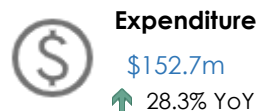

REGIONAL NSW