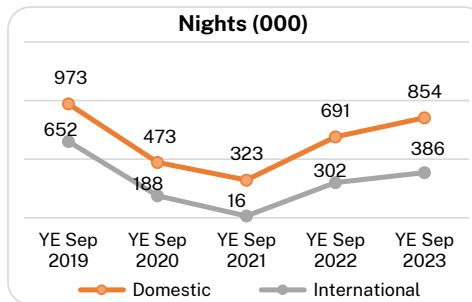

Conference Visitors to NSW

Year Ended September 2023

Source: International and National Visitor Surveys, Tourism Research Australia

Conference Visitors to NSW are defined as visitors to NSW who came for the purpose of attending a convention, conference, seminar, trade fair or exhibition and those accompanying them.

Total Conference Visitors to NSW (Domestic and International)

* YoY = change on previous year

CONFERENCE VISITORS

Total Leisure Visitors to NSW (Domestic and International)

LEISURE VISITORS**

** Leisure visitors are defined as visitors whose purpose of visit was for Holiday or Visiting friend and relatives.

Conference Visitors to NSW Market Breakdowns

Average length of stay

Domestic
2.4 nights
↓ -0.3 nights

International
5.5 nights
↓ -7.2 nights

Average spend per night

Domestic
$637 per night
↑ 22.7% YOY

International
$370 per night
↑ 86.5% YOY

Conference Visitors to NSW 5-year Time series

Total Conference Visitors to Sydney and Regional NSW Breakdowns (Domestic and International)

SYDNEY

REGIONAL NSW

Conference Visitors to NSW Share Breakdowns

Visitors Share

■ Sydney ■ Reg NSW

Nights Share

■ Sydney ■ Reg NSW

Expenditure Share

■ Sydney ■ Reg NSW

Note: Number of visitors to Sydney and regional NSW may not add up to 100% as visitors can visit multiple destinations during their time in NSW.