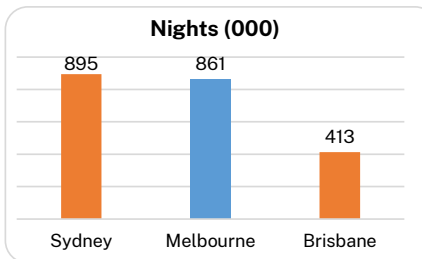

CAPITAL CITIES