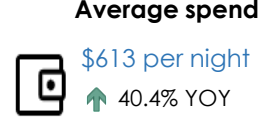

Total Conference Visitors to Sydney and Regional NSW Breakdowns (Domestic and International)

SYDNEY