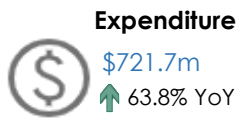

Conference Visitors to NSW

Year Ended September 2023

Source: International and National Visitor Surveys, Tourism Research Australia

Conference Visitors to NSW are defined as visitors to NSW who came for the purpose of attending a convention, conference, seminar, trade fair or exhibition and those accompanying them.

Total Conference Visitors to NSW (Domestic and International)

* YoY = change on previous year

CONFERENCE VISITORS