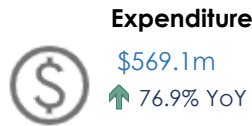

Total Conference Visitors to Sydney and Regional NSW Breakdowns (Domestic and International)

SYDNEY