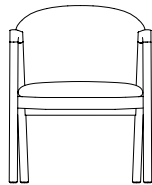

Pub

Pub Chair PUB001

L 60cm D 63cm H 76cm / L 23¾" D 24¾" H 30"

Seat height - 43cm / 17"

Wood - Ash / Black Ash / Oak / Walnut

**BEN
SEN**

The Pub is a beautifully detailed dining armchair. It's solid wood frame is complemented by a cold-foam seat, and flexible cold-foamed back rest. The chair has removable covers and features self-cleaning upholstery thanks to the space between the seat and backrest which allows crumbs to escape freely.