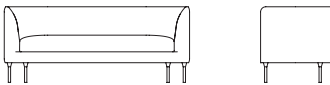

Delta Club Chair

Delta Club Chair

DEL100

L 83cm D 70cm H 70cm

L 32½" D 27½" H 27½"

Delta Club Chair 2 Seater

DEL200

L 175cm D 70cm H 70cm

L 69" D 27½" H 27½"

Leg - Chrome / Bronzato / Black Nickel

**BEN
SEN**

Featuring smooth surfaces and soft down-filled cushions the Delta is a fresh and young addition to the Bensen line. With the same arm profile as the Delta sofa collection, the Delta Club chair and Delta Club Chair 2 seater are the perfect compliment a setting or sit on their own.

The comfort of the Delta series is created through multi-layer seat cushions on a webbed frame. The chair is perched on steel legs that are available in a variety of finishes.