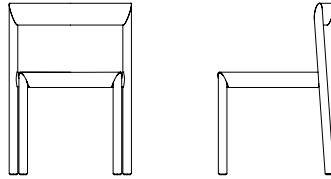

**Stax**

**Stax Chair STX101**

L 53cm D 50cm H 74cm / L 21" D 19¾" H 29"

**Stax Chair Webbed Seat STA101WB**

L 53cm D 50cm H 74cm / L 21" D 19¾" H 29"

Seat height: 45cm / 17¾"

Seat depth: 46cm / 18"

Solid wood frame: Ash / White Oak / Walnut

Leather seat colours: Black, Brown, Honey and Natural

leather seat only available in Toscana leather.

Webbing seat colours - Black, Grey and Navy

**BEN  
SEN**

Stax is an innovative dining chair that is functional and beautiful. Mitered corners on the solid wood frame give the appearance of a continuous wood grain back. The removable slung seat, available in both fabric and leather, provides an exceptionally comfortable sit. Multiple chairs can be stacked when not in use for easy storage. Suitable for both residential and contract use.