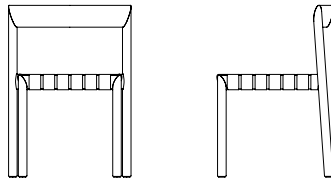

**Stax**

**Stax Chair STX101**

L 53cm D 50cm H 74cm / L 21" D 19¾" H 29"

**Stax Chair Webbed Seat STA101WB**

L 53cm D 50cm H 74cm / L 21" D 19¾" H 29"

Seat height: 45cm / 17¾"

Seat depth: 46cm / 18"

Solid wood frame: Ash / White Oak / Walnut

Leather seat colours: Black, Brown, Honey and Natural

leather seat only available in Toscana leather.

Webbing seat colours - Black, Grey and Navy

**BEN  
SEN**

Stax is an innovative dining chair that is functional and beautiful. Mitered corners on the solid wood frame give the appearance of a continuous wood grain back. The removable slung seat, available in both fabric and leather, provides an exceptionally comfortable sit. Multiple chairs can be stacked when not in use for easy storage. Suitable for both residential and contract use.