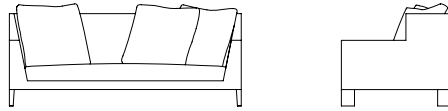

**Morgan**

Morgan Sofa 150 MOR150  
L 152cm D 100cm H 83cm / L 60" D 39½" H 32¾"

Morgan Sofa 210 MOR210  
L 212cm D 100cm H 83cm / L 83½" D 39½" H 32¾"

Morgan Sofa 270 MOR270 (2 frames + 2 seat cushions)  
L 272cm D 100cm H 83cm / L 107" D 39½" H 32¾"

Seat height: 42cm / 16½"  
Seat depth (With one back cushion): 65cm / 25½"  
Seat depth (Without back cushion): 78cm / 30¾"  
Arm height: 60cm / 23½"

Solid wood legs: Walnut / Oak / Black Oak

The Morgan sofa was designed with a single purpose in mind: uncompromised comfort.

The design subtly combines elements of formal high back sofas with a casual modern attitude to create a sofa that is superbly comfortable and suitable for a broad range of interiors.

Morgan is characterized by its distinct high back, cut-away arm profile, and sumptuous down cushions. The high back profile provides full head and shoulder support, and extends part way around the sides to form comfortable corner nooks. Chunky wood legs raise the sofa to a more comfortable seat height and balance the proportions.