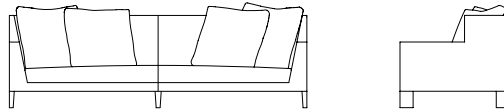

**Morgan**

Morgan Sofa 150 MOR150  
L 152cm D 100cm H 83cm / L 60" D 39½" H 32¾"

Morgan Sofa 210 MOR210  
L 212cm D 100cm H 83cm / L 83½" D 39½" H 32¾"

Morgan Sofa 270 MOR270 (2 frames + 2 seat cushions)  
L 272cm D 100cm H 83cm / L 107" D 39½" H 32¾"

Seat height: 42cm / 16½"  
Seat depth (With one back cushion): 65cm / 25½"  
Seat depth (Without back cushion): 78cm / 30¾"  
Arm height: 60cm / 23½"

Solid wood legs: Walnut / Oak / Black Oak

The Morgan sofa was designed with a single purpose in mind: uncompromised comfort.

The design subtly combines elements of formal high back sofas with a casual modern attitude to create a sofa that is superbly comfortable and suitable for a broad range of interiors.

Morgan is characterized by its distinct high back, cut-away arm profile, and sumptuous down cushions. The high back profile provides full head and shoulder support, and extends part way around the sides to form comfortable corner nooks. Chunky wood legs raise the sofa to a more comfortable seat height and balance the proportions.