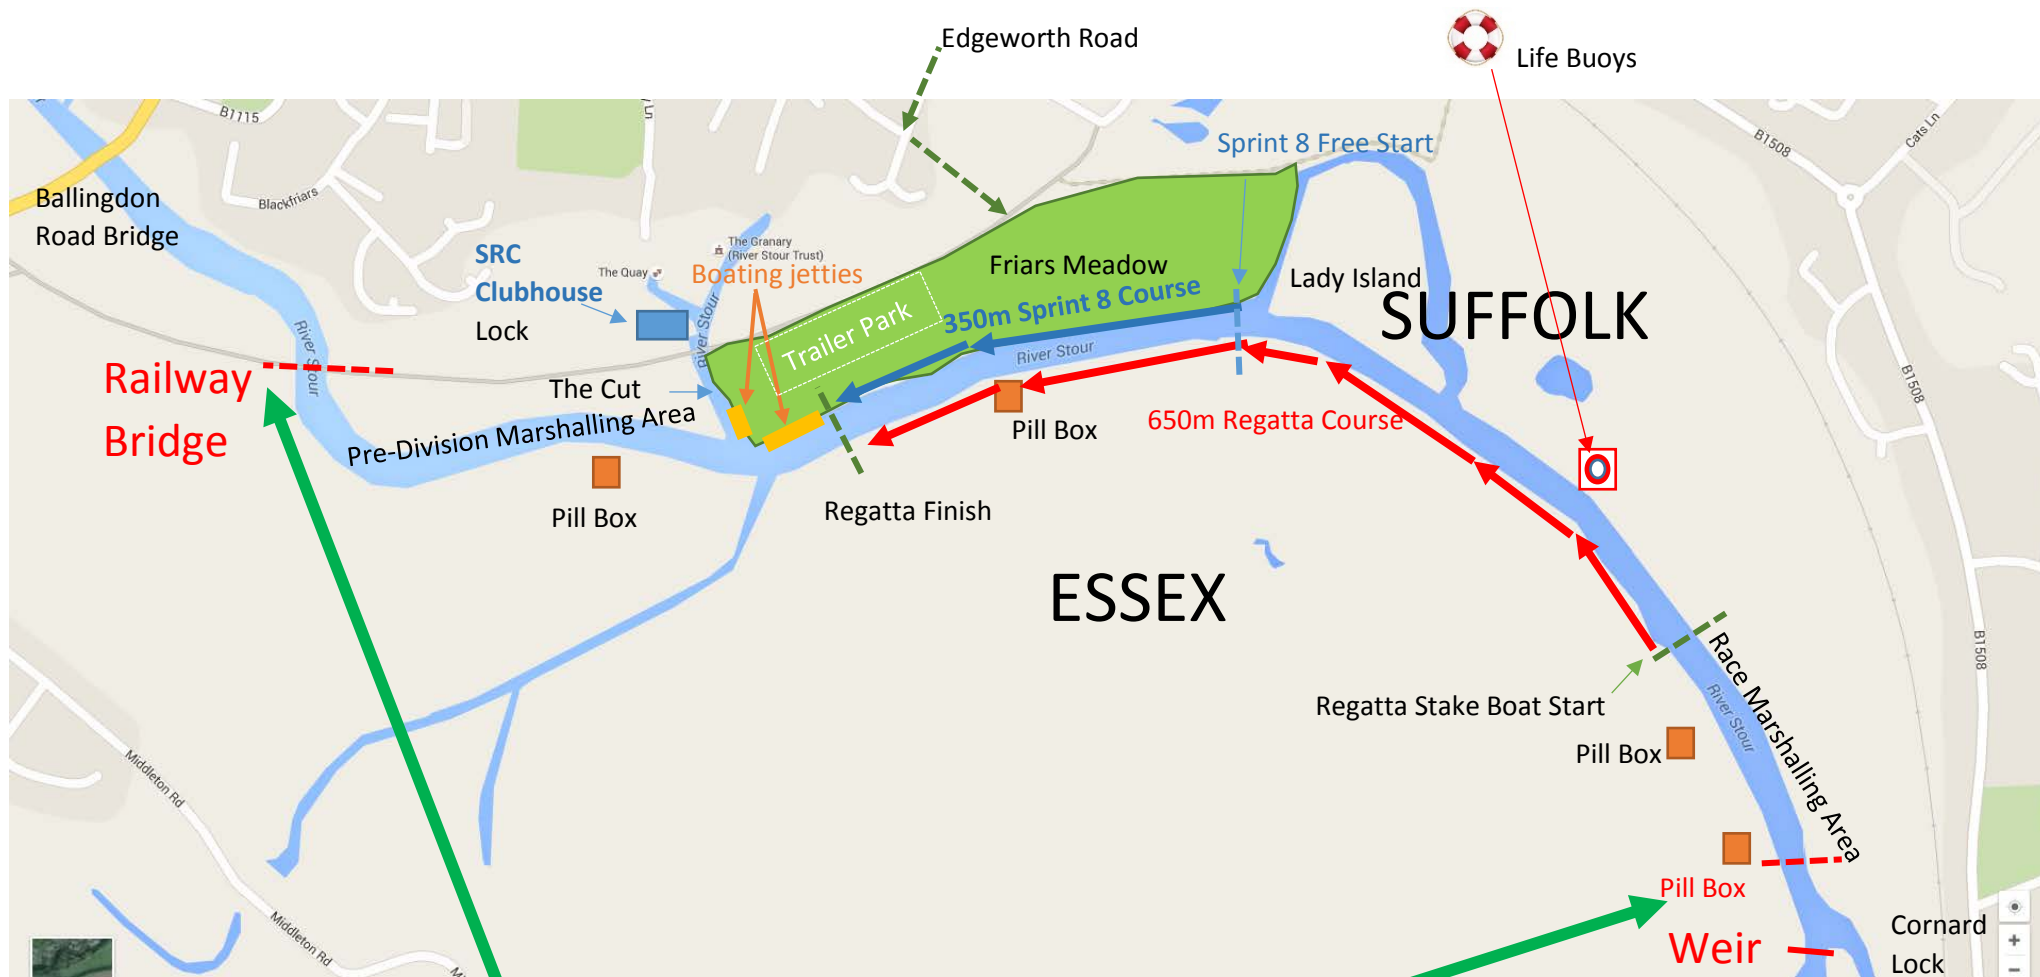

Sudbury Rowing Club- Regatta Course

Rowable Stretch:

From Railway Bridge

to

Pill Box, 50m upstream of Weir at Cornard Lock