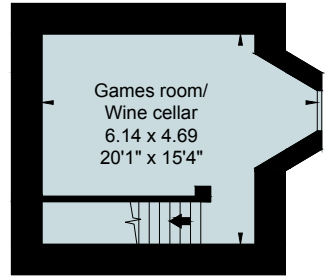

Manor Farmhouse, Bloxham

Gross internal area (approx):
 House: 440 sq m (4,738 sq ft)
 Outbuildings: 62 sq m (668 sq ft)
 Total: 502 sq m (5,406 sq ft)
 inc. restricted head height
 For identification only. Not to scale
 © Cotswold Plans Ltd

Ground floor

Cellars

First floor

Outbuilding Ground floor

Outbuilding First floor

Not shown in actual location / orientation

----- Denotes restricted head height