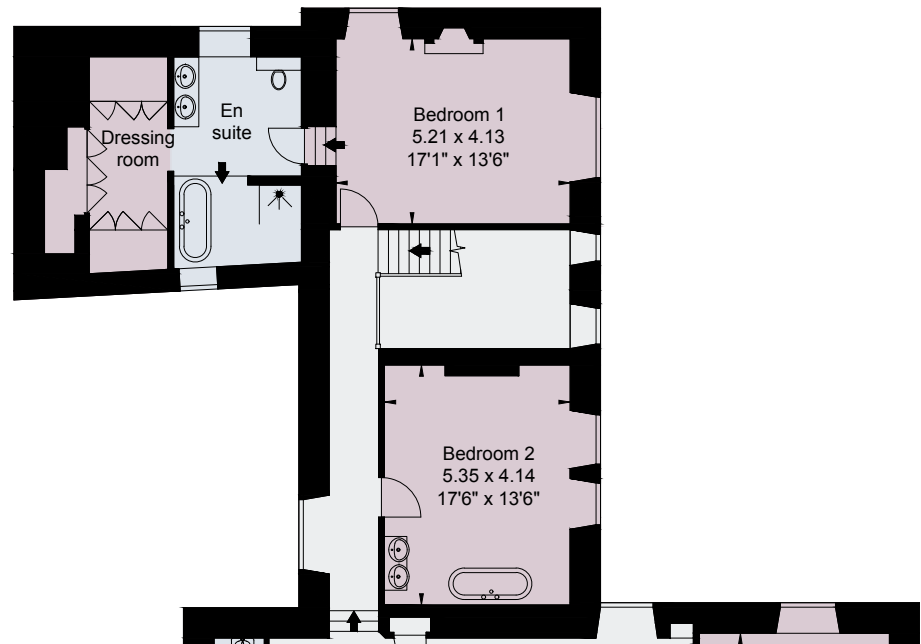

Manor Farmhouse, Bloxham

Gross internal area (approx):
 House: 440 sq m (4,738 sq ft)
 Outbuildings: 62 sq m (668 sq ft)
 Total: 502 sq m (5,406 sq ft)
 inc. restricted head height
 For identification only. Not to scale
 © Cotswold Plans Ltd

Ground floor

Cellars

First floor

Outbuilding Ground floor

Outbuilding First floor

Not shown in actual location / orientation

----- Denotes restricted head height