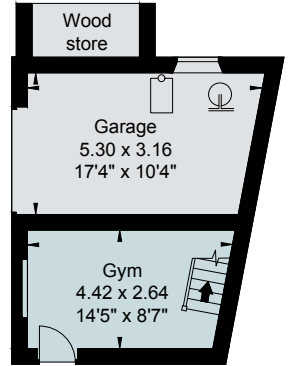

Manor Farmhouse, Bloxham

Gross internal area (approx):
 House: 440 sq m (4,738 sq ft)
 Outbuildings: 62 sq m (668 sq ft)
 Total: 502 sq m (5,406 sq ft)
 inc. restricted head height
 For identification only. Not to scale
 © Cotswold Plans Ltd

Ground floor

Cellars

First floor

Outbuilding Ground floor

Outbuilding First floor

Not shown in actual location / orientation

----- Denotes restricted head height