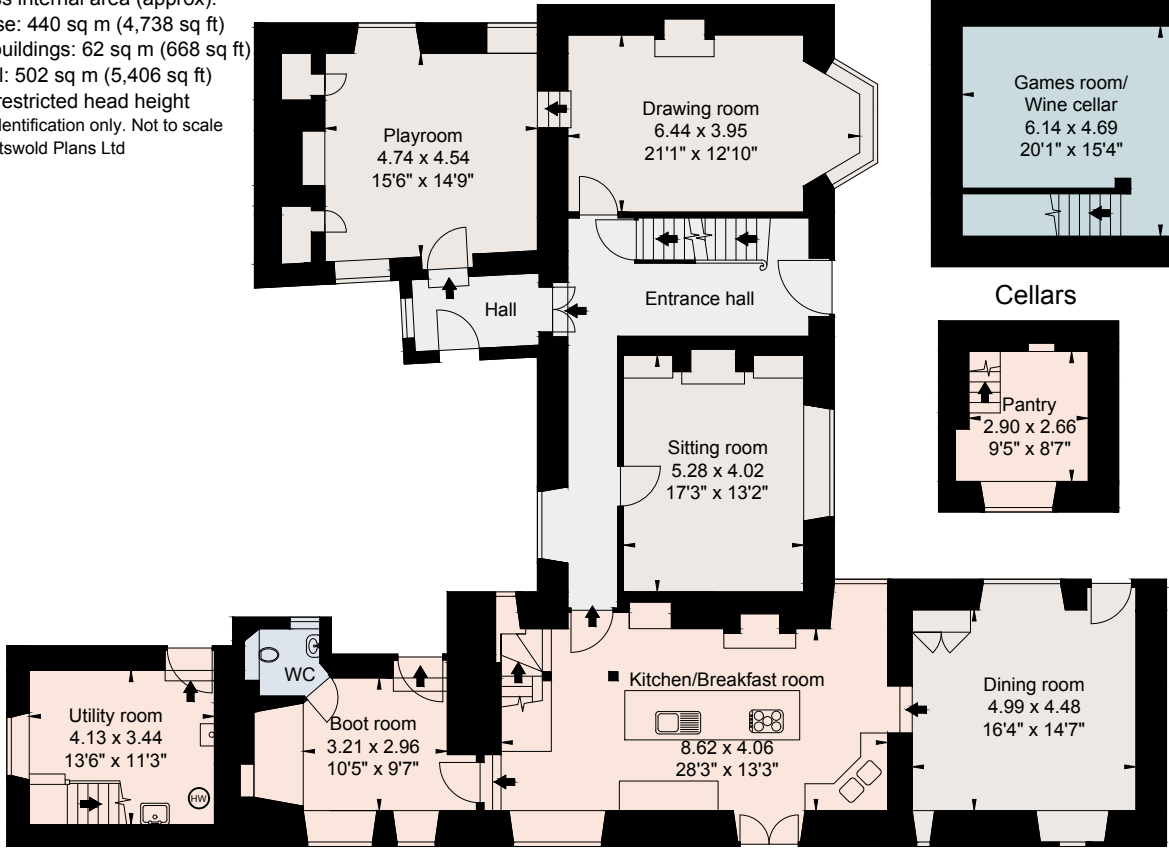

Manor Farmhouse, Bloxham

Gross internal area (approx):
 House: 440 sq m (4,738 sq ft)
 Outbuildings: 62 sq m (668 sq ft)
 Total: 502 sq m (5,406 sq ft)
 inc. restricted head height
 For identification only. Not to scale
 © Cotswold Plans Ltd

Ground floor

Cellars

First floor

Outbuilding Ground floor

Outbuilding First floor

Not shown in actual location / orientation

----- Denotes restricted head height