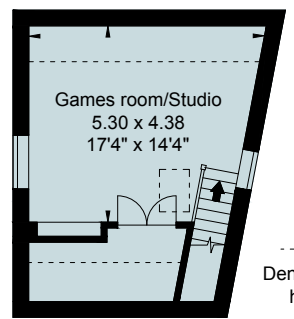

Manor Farmhouse, Bloxham

Gross internal area (approx):
 House: 440 sq m (4,738 sq ft)
 Outbuildings: 62 sq m (668 sq ft)
 Total: 502 sq m (5,406 sq ft)
 inc. restricted head height
 For identification only. Not to scale
 © Cotswold Plans Ltd

Ground floor

Cellars

First floor

Outbuilding Ground floor

Outbuilding First floor

Not shown in actual location / orientation

----- Denotes restricted head height