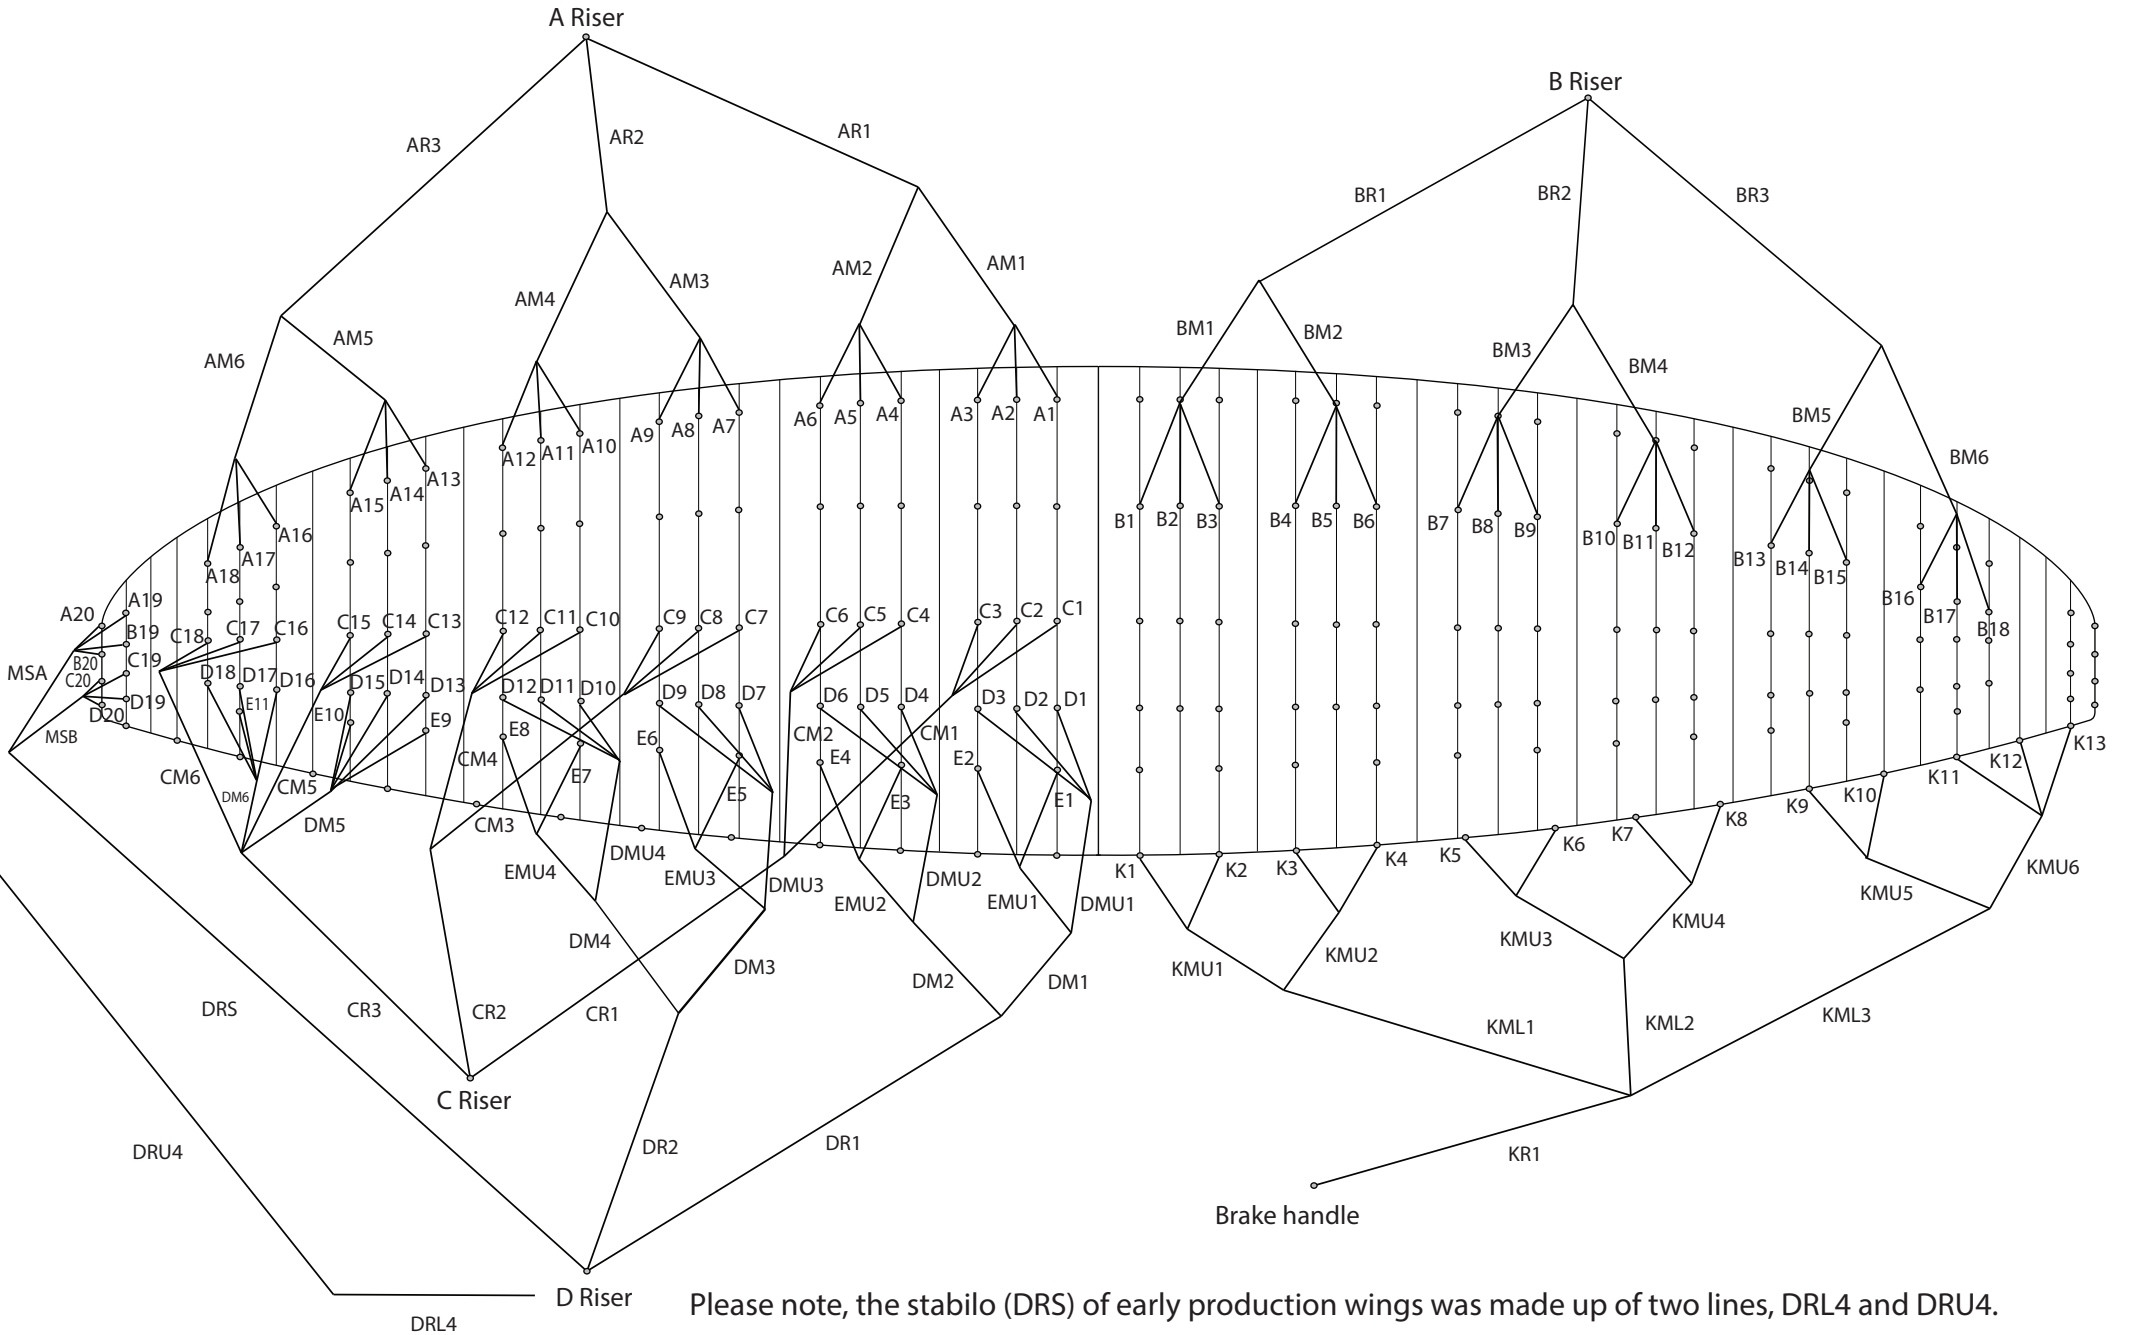

Magnum 3 v2

Please note, the stabilo (DRS) of early production wings was made up of two lines, DRL4 and DRU4.