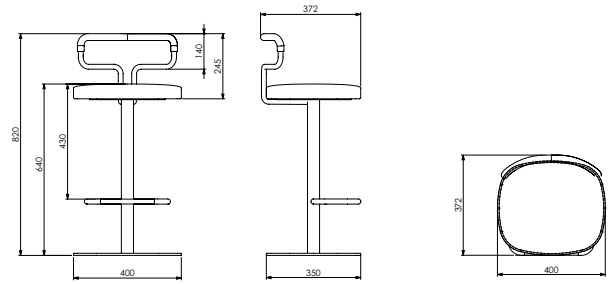

Seat height 800 mm
With or without backrest

Seat height 640 mm
With or without backrest

Loop Stool

Design TEA

The idea was to create a simple, comfortable, stable and tough stool with a unique character. A stool for public environments with many people in movement and the need to cope with a great deal of wear.

You can vary the Loop Stool in terms of structure and thereby appearance, making it perfect for a range of touchdown spaces. The Loop Stool is available in two heights

and can be produced in conceptual monochrome, elegant leather upholstered, with a leather-wrapped back support or in a sporty version with technical fabrics and soft cellular plastic in the back support.

EDSBYN

Loop Stool – Seat height 640 (with or without backrest)

Loop Stool – Seat height 800 (with or without backrest)

Stackable	Configurable	Assembly	Seat	Backrest	Base/Foot	Footrest	Certificate
No	Fabric & finish Configure at edsbyn.com	Pre-assembled	Upholstered pressed plywood with foam	Powder coated steel with black PUR or leather wrapped	Powder coated steel	Powder coated steel	 Möbelfakta