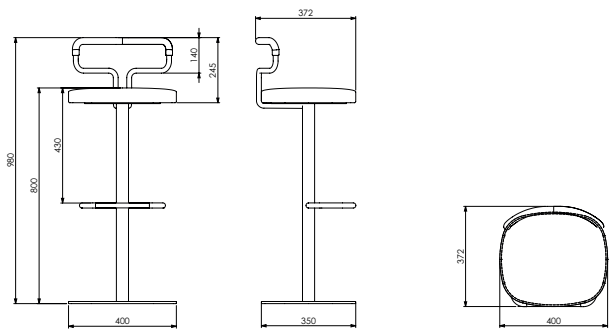

Seat height 800 mm
With or without backrest

Seat height 640 mm
With or without backrest

Loop Stool

Design TEA

The idea was to create a simple, comfortable, stable and tough stool with a unique character. A stool for public environments with many people in movement and the need to cope with a great deal of wear.

You can vary the Loop Stool in terms of structure and thereby appearance, making it perfect for a range of touchdown spaces. The Loop Stool is available in two heights

and can be produced in conceptual monochrome, elegant leather upholstered, with a leather-wrapped back support or in a sporty version with technical fabrics and soft cellular plastic in the back support.

EDSBYN

Loop Stool – Seat height 640 (with or without backrest)

Loop Stool – Seat height 800 (with or without backrest)

Stackable	Configurable	Assembly	Seat	Backrest	Base/Foot	Footrest	Certificate
No	Fabric & finish Configure at edsbyn.com	Pre-assembled	Upholstered pressed plywood with foam	Powder coated steel with black PUR or leather wrapped	Powder coated steel	Powder coated steel	 Möbelfakta