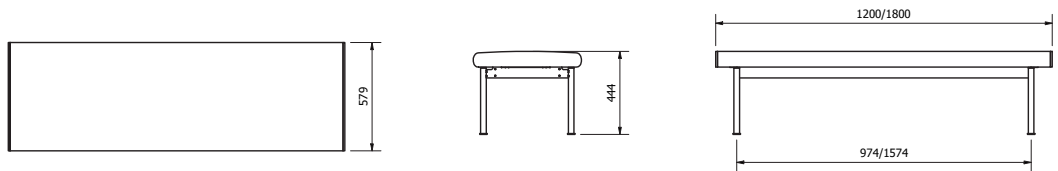

Everlong Bench 1200/1800