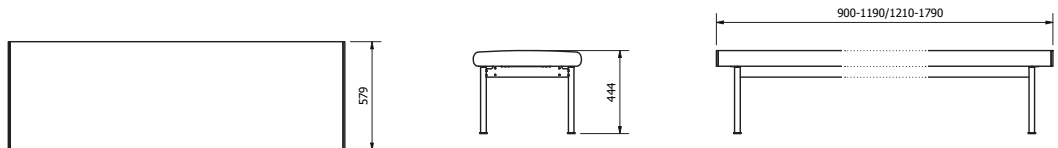

Everlong Bench Flexi

	Configurable	Assembly	Seat & Backrest	Stand	Certificate
Everlong Sofa High 1200/1800	Fabric & finish Configure at edsbyn.com	Knockdown	Upholstered. Foam density 55kg/m3. Flame-retardant RG55280.	Powder coated steel	Möbelfakta
Everlong Bench 1200/1800 Everlong Bench Flexi	Fabric & finish Configure at edsbyn.com	Knockdown	Upholstered. Foam density 55kg/m3. Flame-retardant RG55280.	Powder coated steel	Möbelfakta