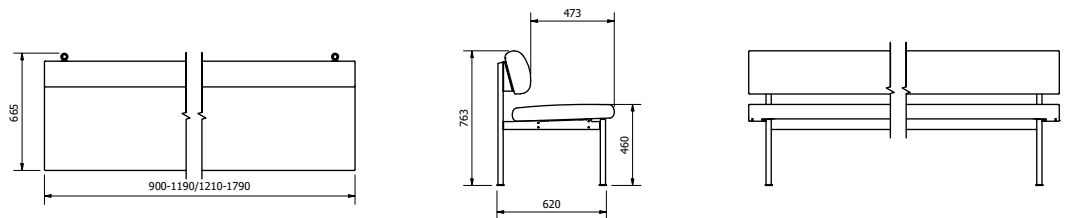

Everlong Sofa Flexi