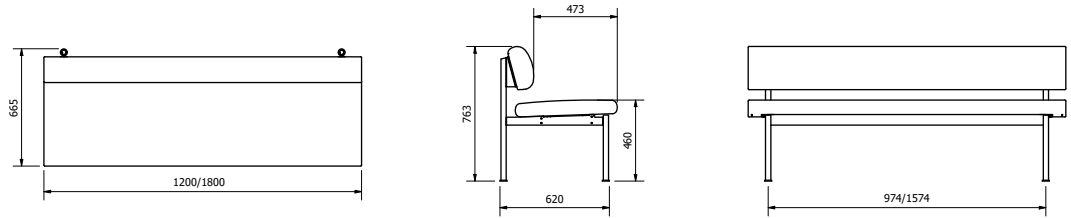

EDSBYN

Everlong Sofa 1200/1800