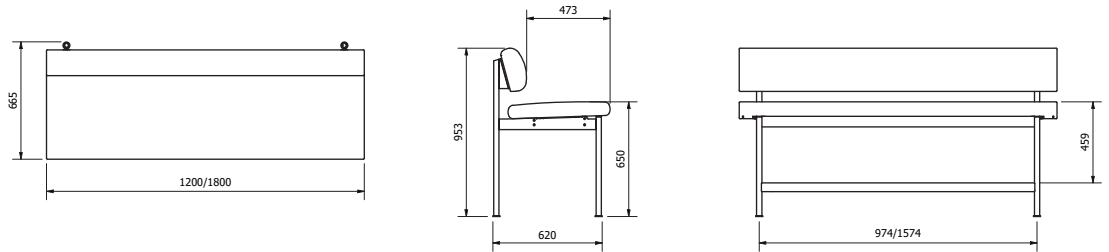

EDSBYN

Everlong Sofa High 1200/1800