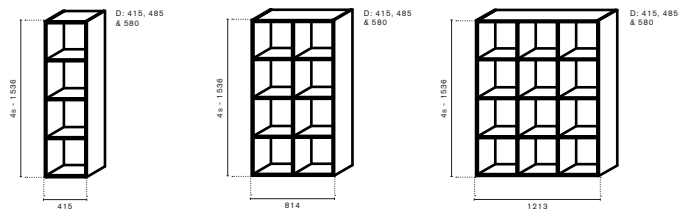

5S

Open

UPHOLSTERED

Seat pad

	Configurable	Assembly	Body/Plinth	Foot	Certificate
Open storage	Material & finish Configure at edsbyn.com	Pre-assembled	Chipboard with laminated, lacquered or veneered surface	Black plastic	 NEFD-8792-8446
	Configurable	Assembly	Body	Upholstery	Certificate
Seat pad	Fabric Configure at edsbyn.com	Pre-assembled	16 mm Chipboard	25 mm polyether foam