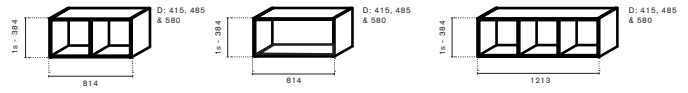

1S

2S

3S

4S

5S

Open

UPHOLSTERED

Seat pad

	Configurable	Assembly	Body/Plinth	Foot	Certificate
Open storage	Material & finish Configure at edsbyn.com	Pre-assembled	Chipboard with laminated, lacquered or veneered surface	Black plastic	 NEFD-8792-8446
	Configurable	Assembly	Body	Upholstery	Certificate
Seat pad	Fabric Configure at edsbyn.com	Pre-assembled	16 mm Chipboard	25 mm polyether foam