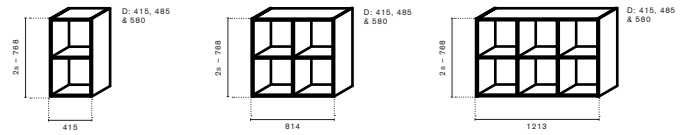

1S

2S

3S

4S

5S

Open

UPHOLSTERED

Seat pad

	Configurable	Assembly	Body/Plinth	Foot	Certificate
Open storage	Material & finish Configure at edsbyn.com	Pre-assembled	Chipboard with laminated, lacquered or veneered surface	Black plastic	 NEFD-8792-8446
	Configurable	Assembly	Body	Upholstery	Certificate
Seat pad	Fabric Configure at edsbyn.com	Pre-assembled	16 mm Chipboard	25 mm polyether foam