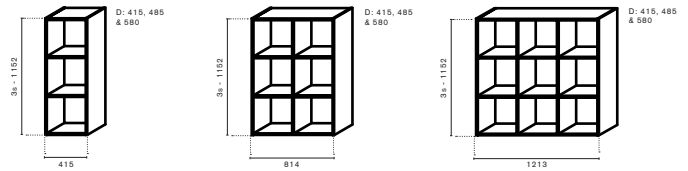

1S

2S

3S

4S

5S

Open

UPHOLSTERED

Seat pad

	Configurable	Assembly	Body/Plinth	Foot	Certificate
Open storage	Material & finish Configure at edsbyn.com	Pre-assembled	Chipboard with laminated, lacquered or veneered surface	Black plastic	 NEFD-8792-8446
	Configurable	Assembly	Body	Upholstery	Certificate
Seat pad	Fabric Configure at edsbyn.com	Pre-assembled	16 mm Chipboard	25 mm polyether foam