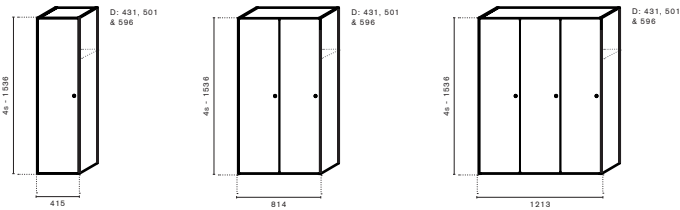

EDSBYEN

3S

4S

5S

2S

2S - CREST TOP

3S

Wardrobe

Waste sorting

	Configurable	Assembly	Body/Plinth	Door	Foot	Certificate
Wardrobe	Material & finish Configure at edsbyn.com	Pre-assembled	Chipboard with laminated, lacquered or veneered surface	Chipboard with laminated, lacquered or veneered surface	Black plastic	 NEPO-8792-8446
Waste sorting	Material & finish Configure at edsbyn.com	Pre-assembled	Chipboard with laminated, lacquered or veneered surface	Chipboard with laminated, lacquered or veneered surface	Black plastic	 NEPO-8792-8446

Climate-Smart

All materials and surface treatments are approved for public environments with high wear and tear, and will last for many years without the need for maintenance.

Certified according to Möbelfakta

Technical quality standards for sustainability, stability, safety and for surface resistance. Environmental standards for materials and products.

ISO Certified Production

Edsbyverken is certified according to quality and environmental management standards ISO 9001 and ISO 14001.

Color & Trim

Customized furniture with extensive configuration possibilities is our specialty. Edsbyn's selected palette, Color & Trim, showcases a small selection of the color schemes offered for standard orders.

All materials are carefully selected with environmental sustainability as our top priority. All finishes offered in Color & Trim are sustainable and suitable for environments with heavy daily wear and tear.

Explore the complete selection of materials and colors available for you to choose from at my.edsbyn.com

Edsbyn Factory