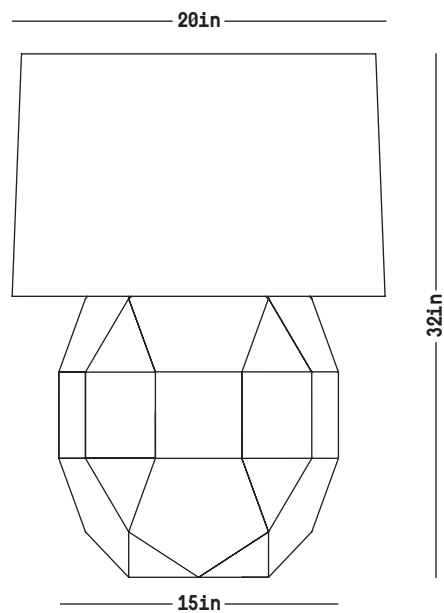

# Geode Lamp 3

DIMENSIONS            H: 32 inches [overall]  
                              W: 15 inches  
                              D: 15 inches  
                              Shade diameter: 20 inches

ILLUMINATION        [2] E26 bulbs

LEAD TIME            8-10 weeks

WHITEWASH

BRONZE

POISON