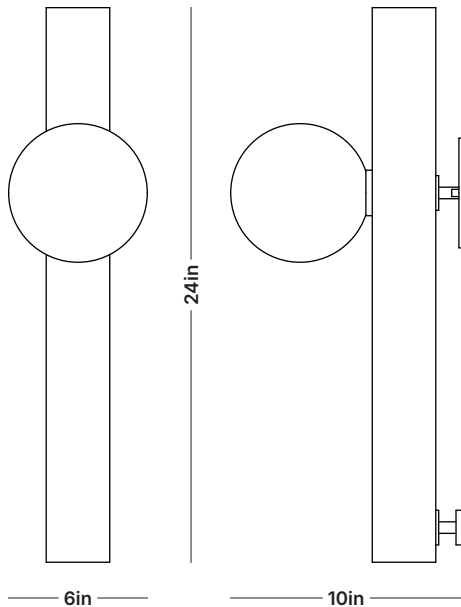

Conduit Linear Sconce 24.1

DIMENSIONS

H: 24 inches
W: 6 inches
D: 10 inches

FINISH OPTIONS

Chalk
Moon Gold
Smoky Silver

LEAD TIME

14 weeks

MATERIALS

Black stoneware
Brushed brass
Lunar glass

ILLUMINATION

(1) G4 bulb
2.5W LED bulb
included
UL certification