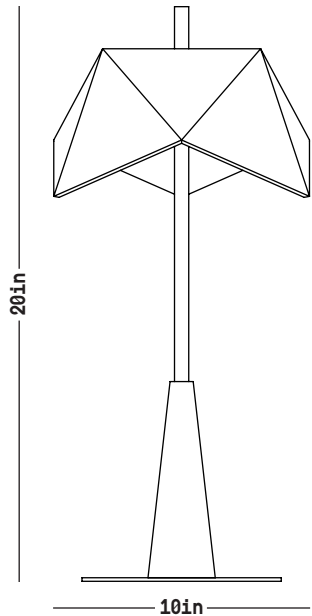

Meteor Lamp 2

DIMENSIONS	H: 20 inches W: 10 inches D: 10 inches
MATERIALS	Stoneware, brass, gold leaf
STANDARD FINISHES	Black, white
ILLUMINATION	[3] G8 bulbs 2.5W LED bulbs included
LEAD TIME	10-12 weeks

WHITE LAVA

BLACK LAVA