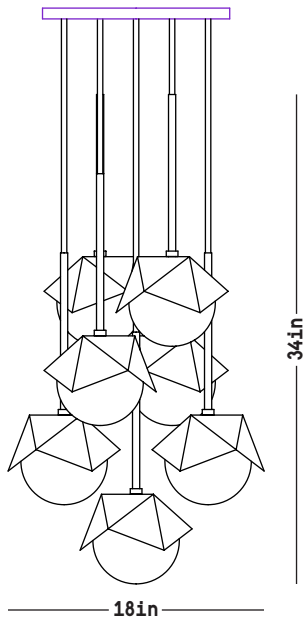

Meteor Shower 6.7

DIMENSION H: 34 inches
W: 18 inches
D: 18 inches
Weight: 10 lbs

MATERIALS Stoneware, natural brass, matte white glass,
gold fabric-wrapped cord

STANDARD FINISHES White Lava
Black Lava

ILLUMINATION [7] E12 bulbs
5W dimmable LED bulbs included
UL Listed

LEAD TIME 10-12 weeks

WHITE LAVA

BLACK LAVA