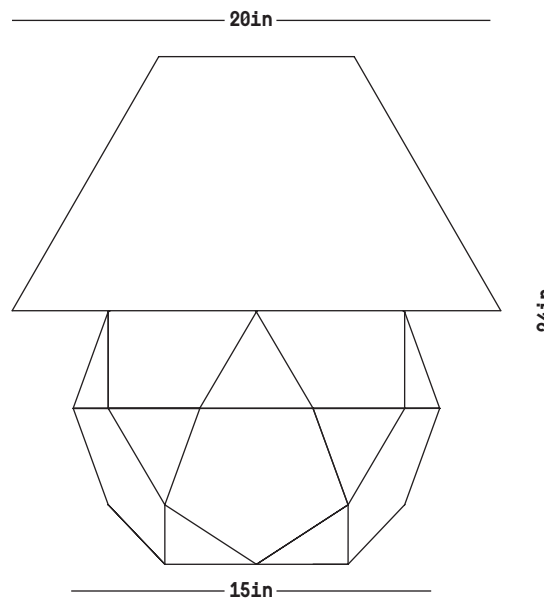

# Geode Lamp 4

DIMENSIONS            H: 24 inches [overall]  
                              W: 15 inches  
                              D: 15 inches  
                              Shade diameter: 20 inches

ILLUMINATION        [2] E26 bulbs

LEAD TIME            8-10 weeks

WHITEWASH

BRONZE

POISON