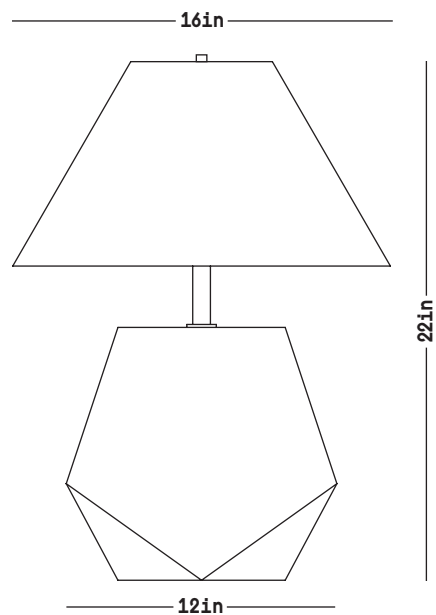

Mountain Lamp 2

DIMENSIONS H: 22 inches [overall]
 W: 12 inches
 D: 12 inches
 Shade Diameter: 16 inches

MATERIALS Stoneware, natural brass, linen shade

STANDARD FINISHES Frost [white shade]
 Charcoal [black shade]

ILLUMINATION [1] E26 bulb

LEAD TIME 8-10 weeks

FROST

CHARCOAL