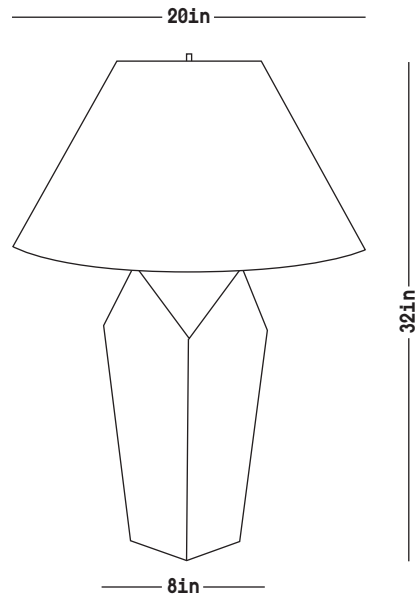

# Facet Tower Lamp

DIMENSIONS            H: 32 inches [overall]  
                              W: 8 inches  
                              D: 8 inches  
                              Shade diameter: 20 inches

MATERIALS            Stoneware, natural brass, linen shade

STANDARD FINISHES   Frost [white shade]  
                              Bronze [black shade]

ILLUMINATION        [2] E26 bulbs

LEAD TIME            8-10 weeks