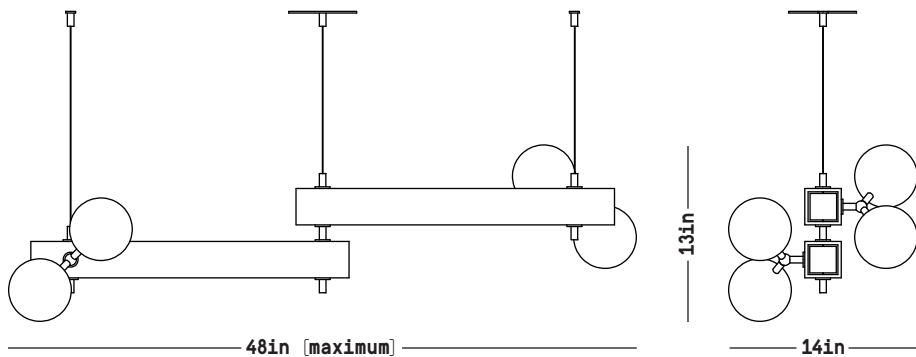

# Conduit Linear Chandelier 48.4

**DIMENSIONS** H: 13 inches  
W: 48 inches [maximum]  
D: 14 inches  
Weight: 15 lbs

**MATERIALS** Stoneware, natural brass, matte white glass

**STANDARD FINISHES** Whitewash  
21K Moon Gold leaf

**ILLUMINATION** [4] E12 bulbs  
5W dimmable LED bulbs included  
UL Listed

**LEAD TIME** 10-12 weeks

WHITEWASH

MOON GOLD