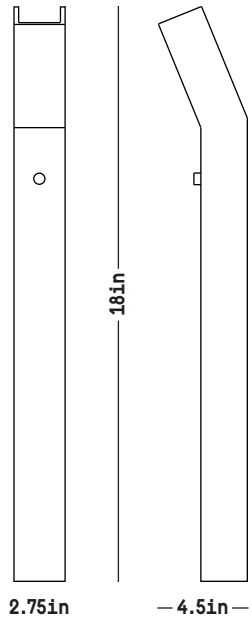

Conduit Uplight Sconce 30

DIMENSIONS H: 30 inches
W: 2.75 inches
D: 4.5 inches
Weight: 5 lbs

MATERIALS Stoneware, natural brass

STANDARD FINISHES Whitewash
21K Moon Gold leaf

ILLUMINATION [1] E12 bulb
5W dimmable LED bulb included
UL Listed

LEAD TIME 10-12 weeks

WHITEWASH

MOON GOLD