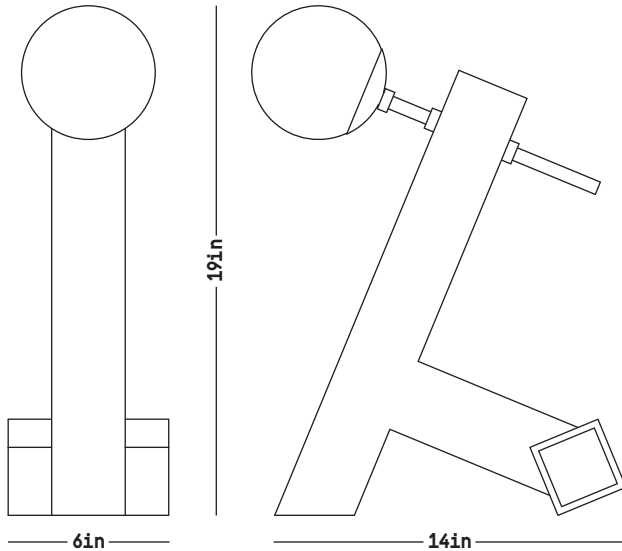

Conduit Anchor Lamp

DIMENSIONS H: 19 inches
W: 6 inches
D: 14 inches

MATERIALS Stoneware, natural brass, matte white glass

STANDARD FINISHES Whitewash
21K Moon Gold leaf

ILLUMINATION [1] E12 bulb
5W LED bulb included

LEAD TIME 8-10 weeks

WHITEWASH

MOON GOLD