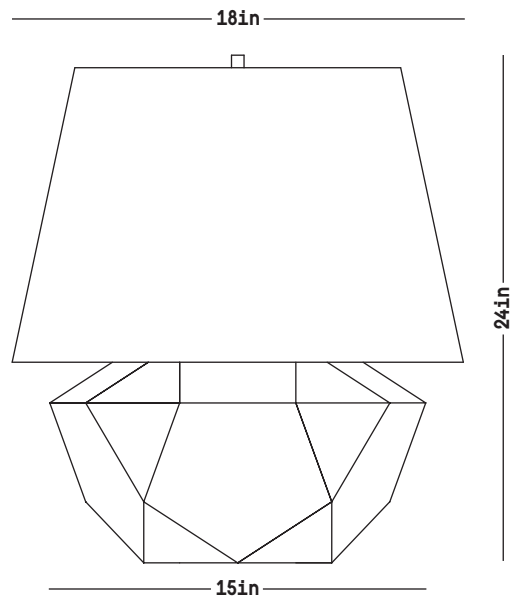

## Geode Lamp 2

DIMENSIONS            H: 24 inches [overall]  
                              W: 15 inches  
                              D: 15 inches  
                              Shade diameter: 18 inches

ILLUMINATION        [2] E26 bulbs

LEAD TIME            8-10 weeks

WHITEWASH

BRONZE

POISON