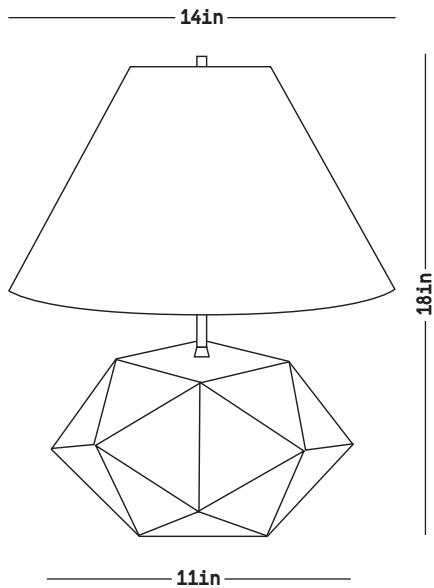

# Meteor Lamp

DIMENSIONS            H: 18 inches [overall]  
                              W: 11 inches  
                              D: 11 inches  
                              Shade Diameter: 14 inches

MATERIALS            Stoneware, natural brass, linen shade

STANDARD FINISHES    White Lava [white shade]  
                              Black Lava [black shade]

ILLUMINATION        [1] E26 bulb

LEAD TIME            8-10 weeks