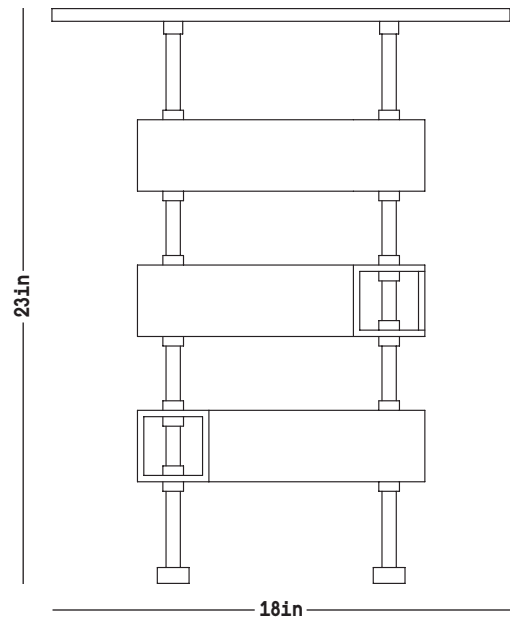

Conduit Corner Table

DIMENSIONS H: 23 inches
 W: 18 inches
 D: 18 inches

MATERIALS Stoneware, natural brass, glass

STANDARD FINISHES Whitewash
 21K Moon Gold leaf

LEAD TIME 8 weeks

WHITEWASH

MOON GOLD