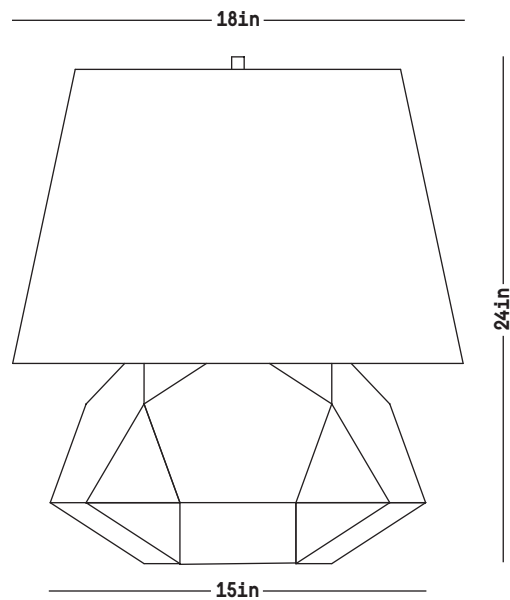

Geode Lamp 1

DIMENSIONS   H: 24 inches [overall]
                              W: 15 inches
                              D: 15 inches
                              Shade diameter: 18 inches

MATERIALS   Stoneware, natural brass, linen shade

STANDARD FINISHES   Whitewash [white shade]
                              Bronze [black shade]
                              Poison [black shade]

ILLUMINATION   [2] E26 bulbs

LEAD TIME   8-10 weeks

WHITEWASH