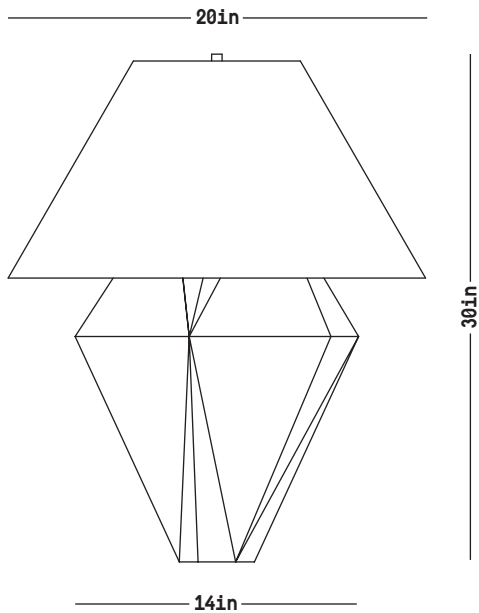

Warp Wide Lamp

DIMENSIONS H: 30 inches [overall]
 W: 14 inches
 D: 14 inches
 Shade diameter: 20 inches

MATERIALS Stoneware, natural brass, linen shade

STANDARD FINISHES White Lava [white shade]
 Black Lava [black shade]

ILLUMINATION [2] E26 bulbs

LEAD TIME 8-10 weeks

WHITE LAVA

BLACK LAVA