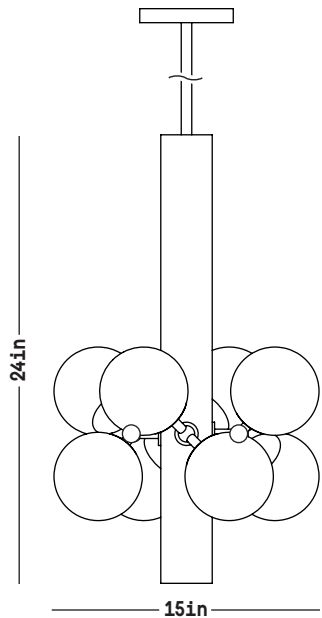

Conduit Linear Pendant 24.8

DIMENSIONS H: 24 inches
W: 15 inches
D: 15 inches
Weight: 10 lbs

MATERIALS Stoneware, natural brass, matte white glass

STANDARD FINISHES Whitewash
21K Moon Gold leaf

ILLUMINATION [8] E12 bulbs
5W dimmable LED bulbs included
UL Listed

LEAD TIME 10-12 weeks

WHITEWASH

MOON GOLD